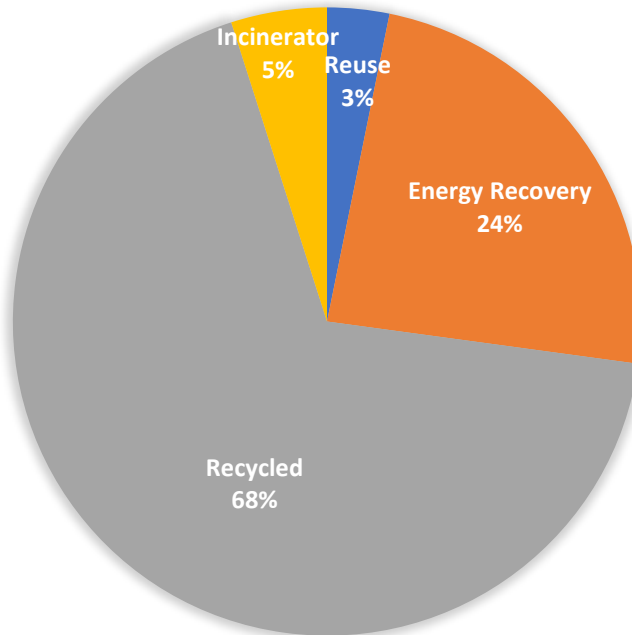

Moderate Risk Waste Facility Annual Report Charts

2023 Total Waste Received 148,626 Lbs, 67.5 Lbs Per Household

FINAL DISPOSITION

FINAL DISPOSITION OF WASTE RECEIVED

2023 Households by City Total through December 2023