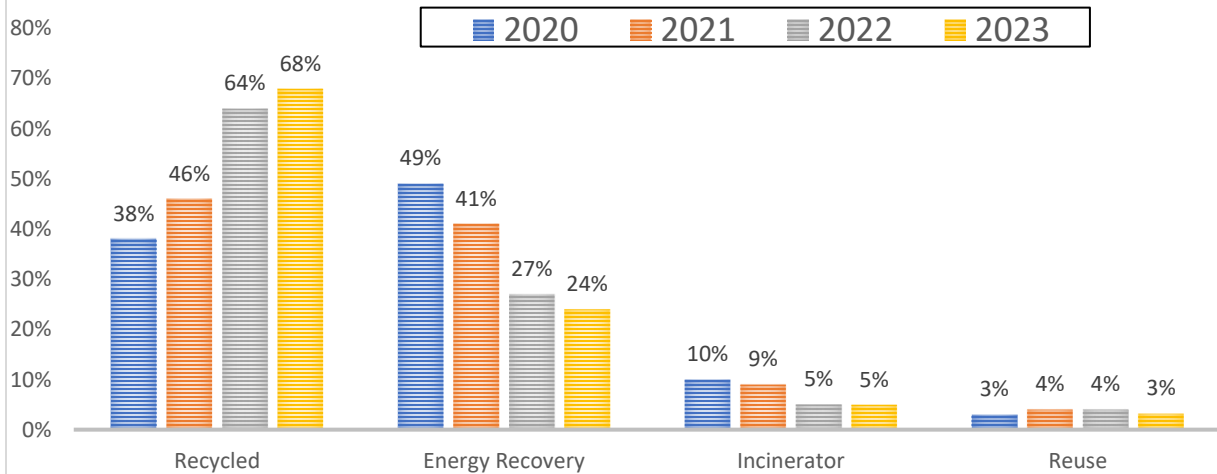

Moderate Risk Waste Facility Annual Report Charts

2023 Total Waste Received 148,626 Lbs, 67.5 Lbs Per Household

FINAL DISPOSITION

FINAL DISPOSITION OF WASTE RECEIVED

2023 Households by City Total through December 2023