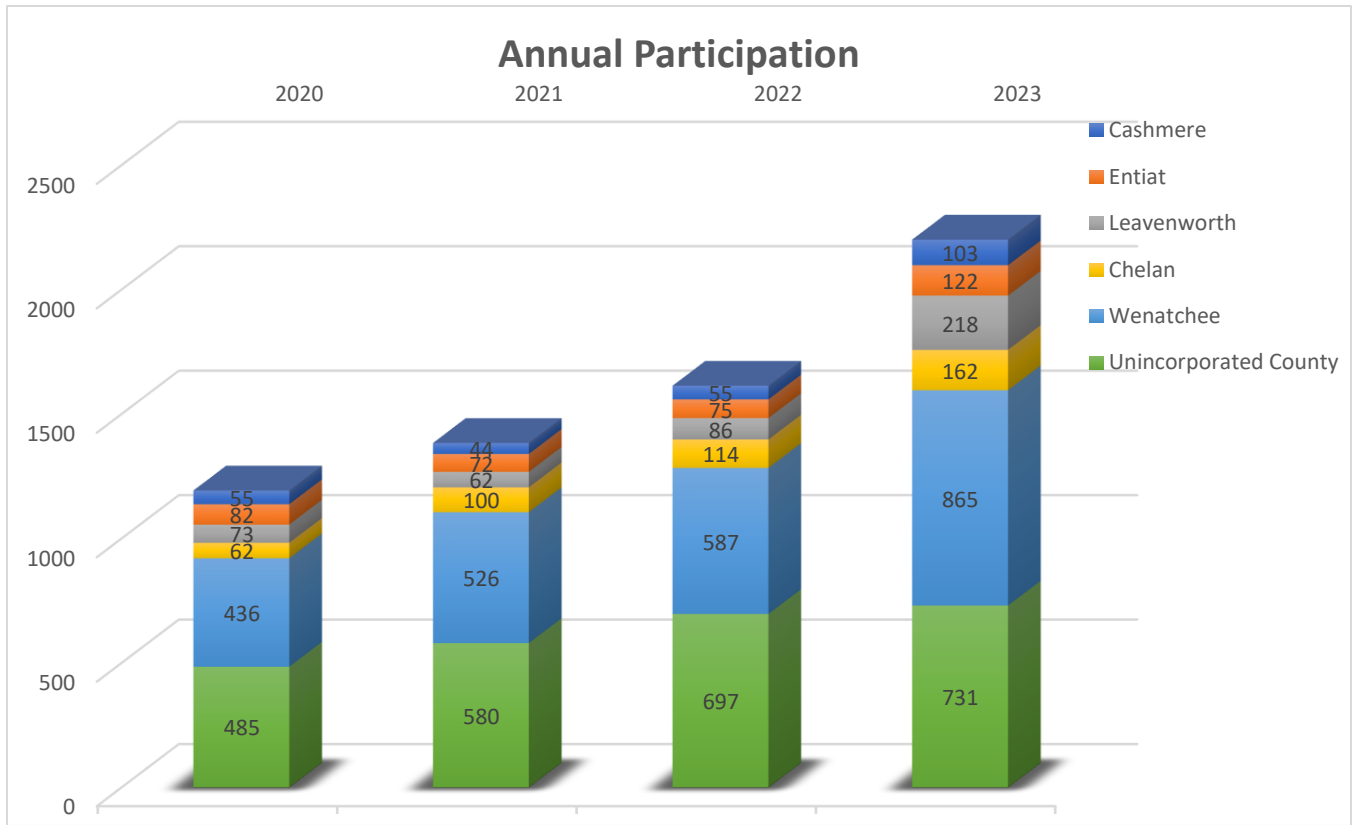

Moderate Risk Waste Facility Annual Report Charts

2023 Total Waste Received 148,626 Lbs, 67.5 Lbs Per Household

FINAL DISPOSITION

FINAL DISPOSITION OF WASTE RECEIVED

2023 Households by City Total through December 2023