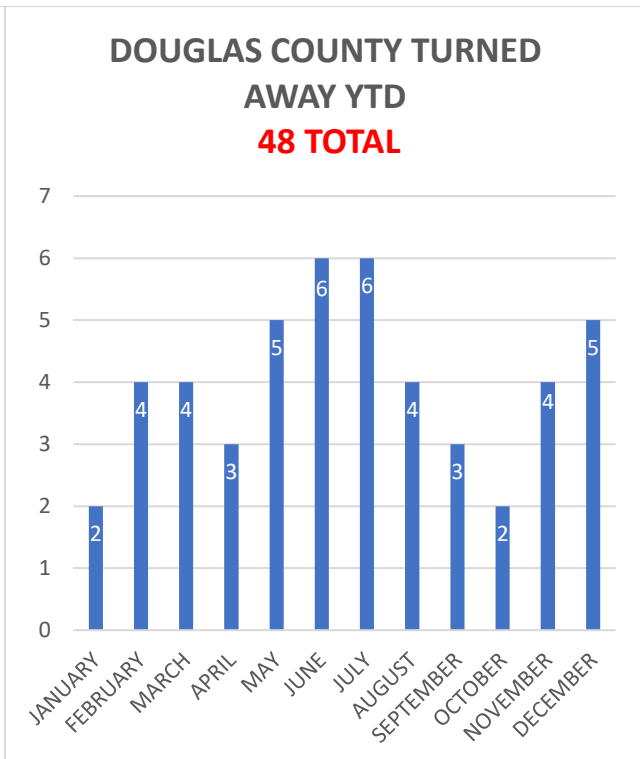

Moderate Risk Waste Facility Annual Report Charts

2023 Total Waste Received 148,626 Lbs, 67.5 Lbs Per Household

FINAL DISPOSITION

FINAL DISPOSITION OF WASTE RECEIVED

2023 Households by City Total through December 2023