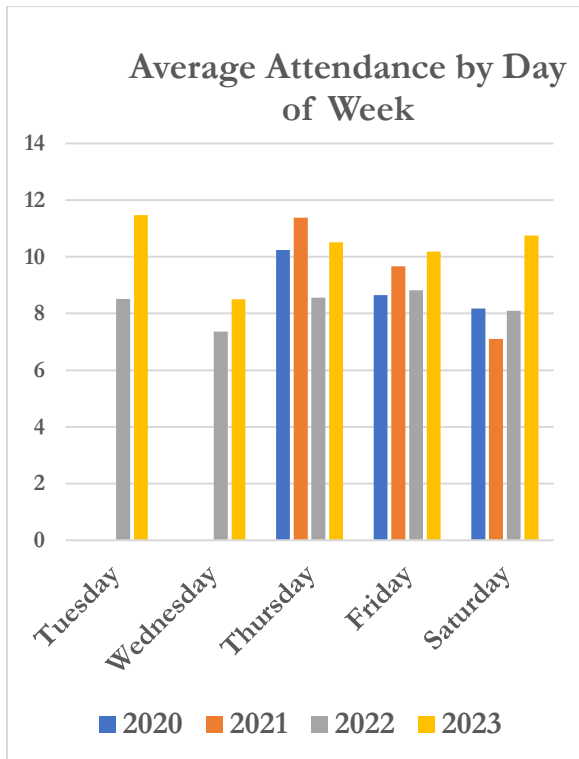

Moderate Risk Waste Facility Annual Report Charts

2023 Total Waste Received 148,626 Lbs, 67.5 Lbs Per Household

FINAL DISPOSITION

FINAL DISPOSITION OF WASTE RECEIVED

2023 Households by City Total through December 2023