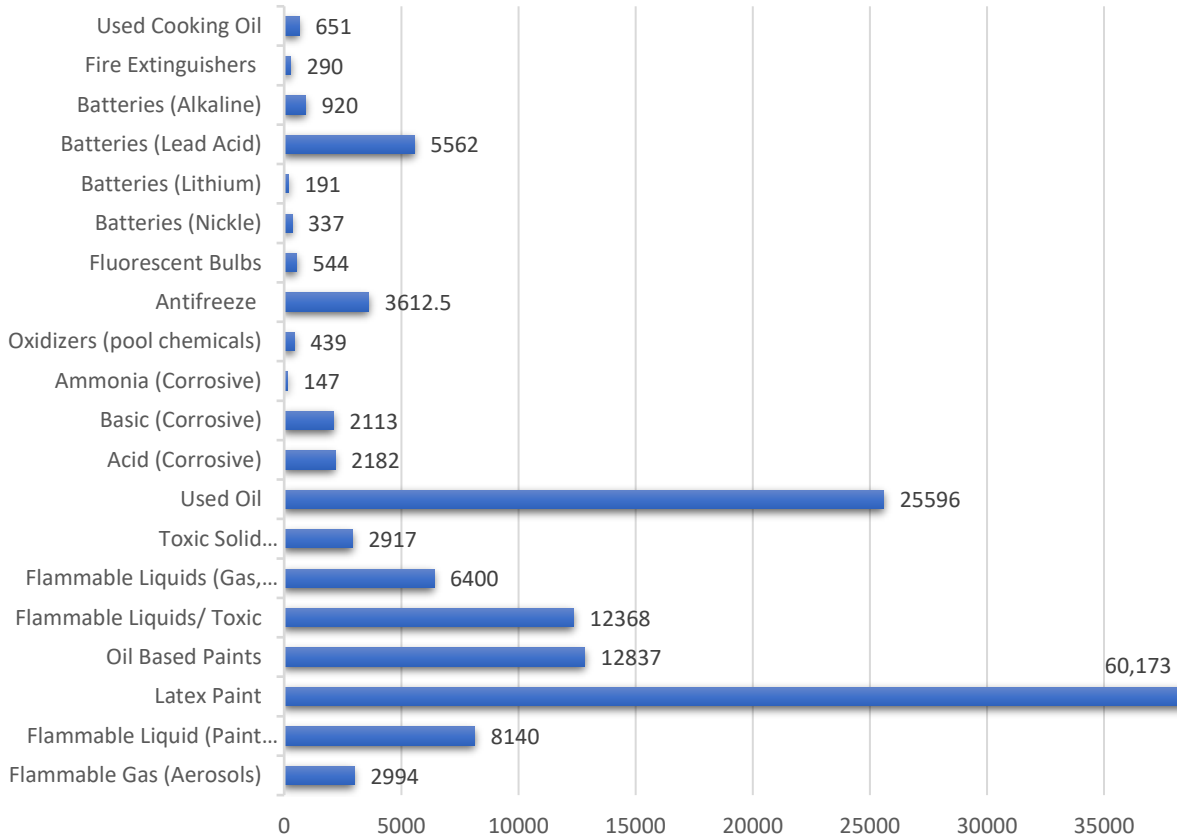

Moderate Risk Waste Facility Annual Report Charts

2023 Total Waste Received 148,626 Lbs, 67.5 Lbs Per Household

FINAL DISPOSITION

FINAL DISPOSITION OF WASTE RECEIVED

2023 Households by City Total through December 2023