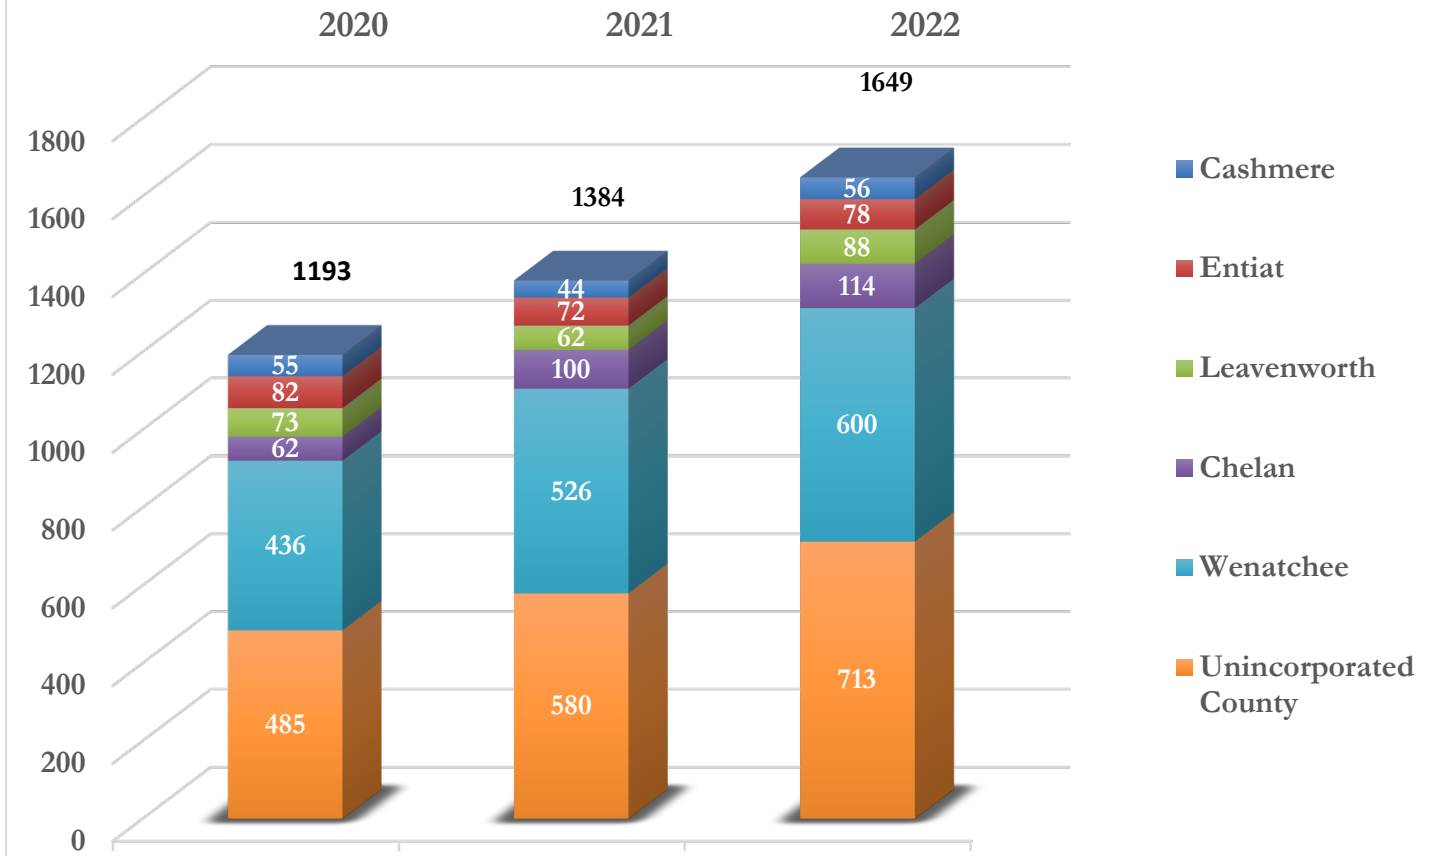

Annual Participation

Average Attendance by Day of Week

Douglas County Households Turned Away

39 TOTAL

2022 Total Waste received

132,094 Lbs, 80 Lbs Per Household

Final Disposition