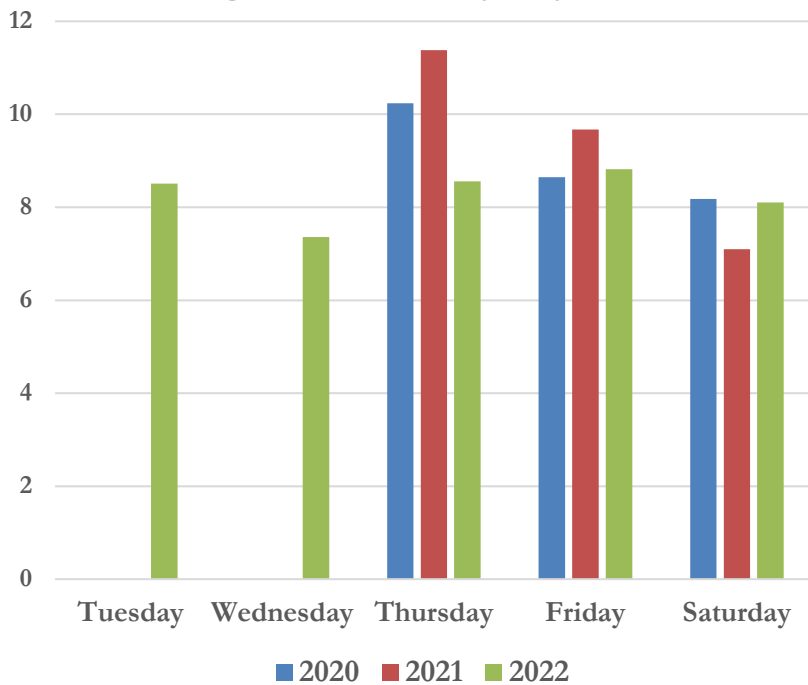

Annual Participation

Average Attendance by Day of Week

Douglas County Households Turned Away

39 TOTAL

2022 Total Waste received

132,094 Lbs, 80 Lbs Per Household

Final Disposition