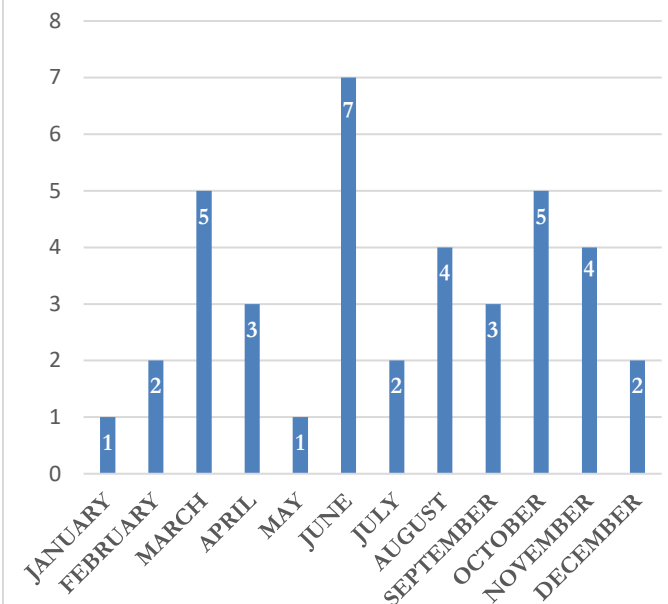

Annual Participation

Average Attendance by Day of Week

Douglas County Households Turned Away

39 TOTAL

2022 Total Waste received

132,094 Lbs, 80 Lbs Per Household

Final Disposition