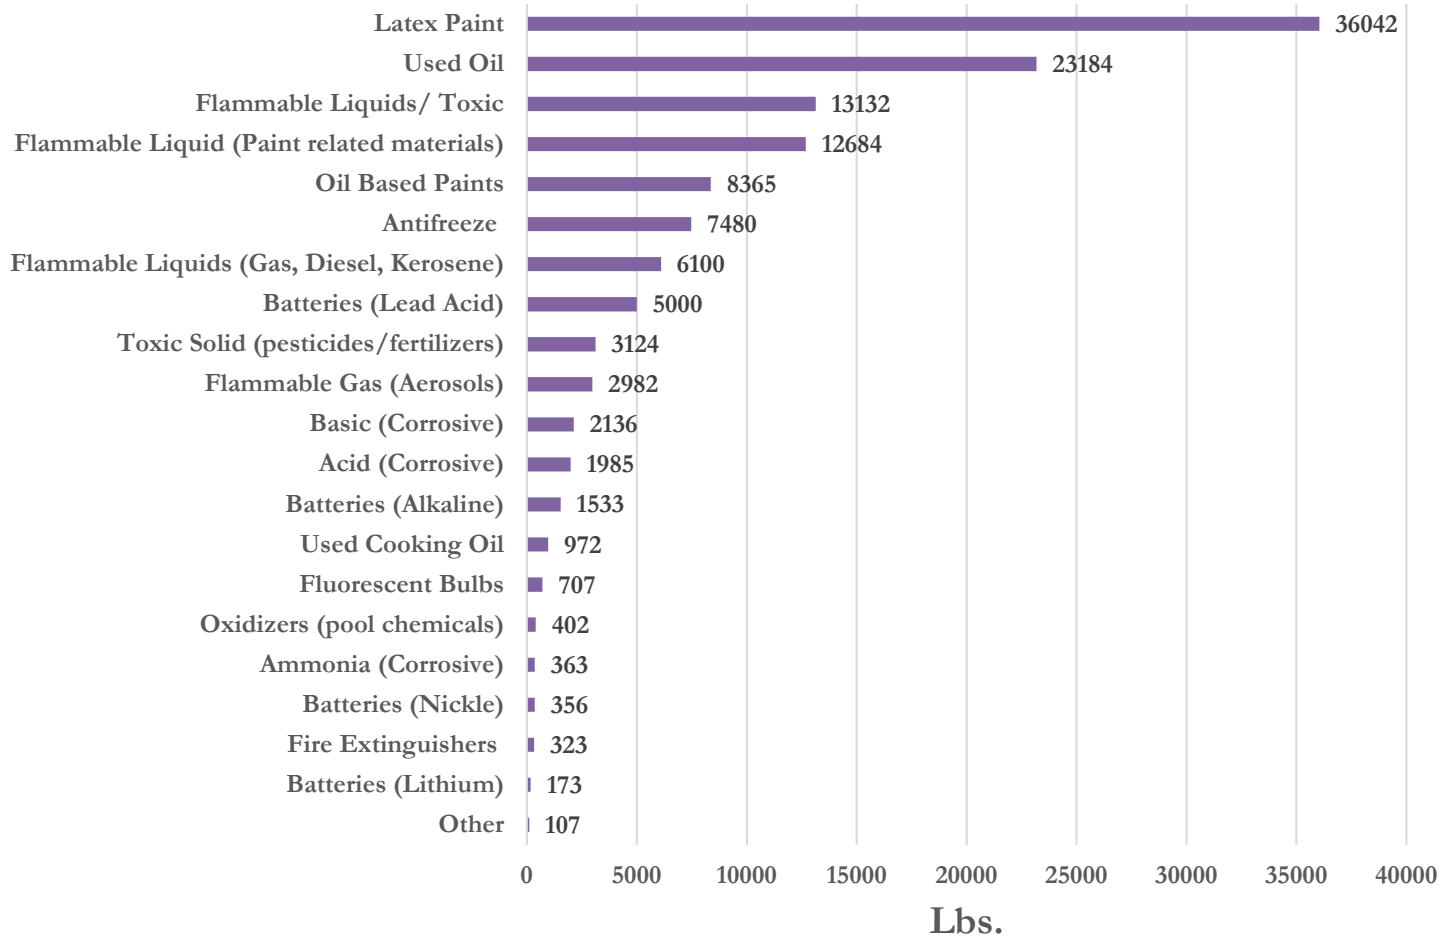

Annual Participation

Average Attendance by Day of Week

Douglas County Households Turned Away

39 TOTAL

2022 Total Waste received

132,094 Lbs, 80 Lbs Per Household

Final Disposition