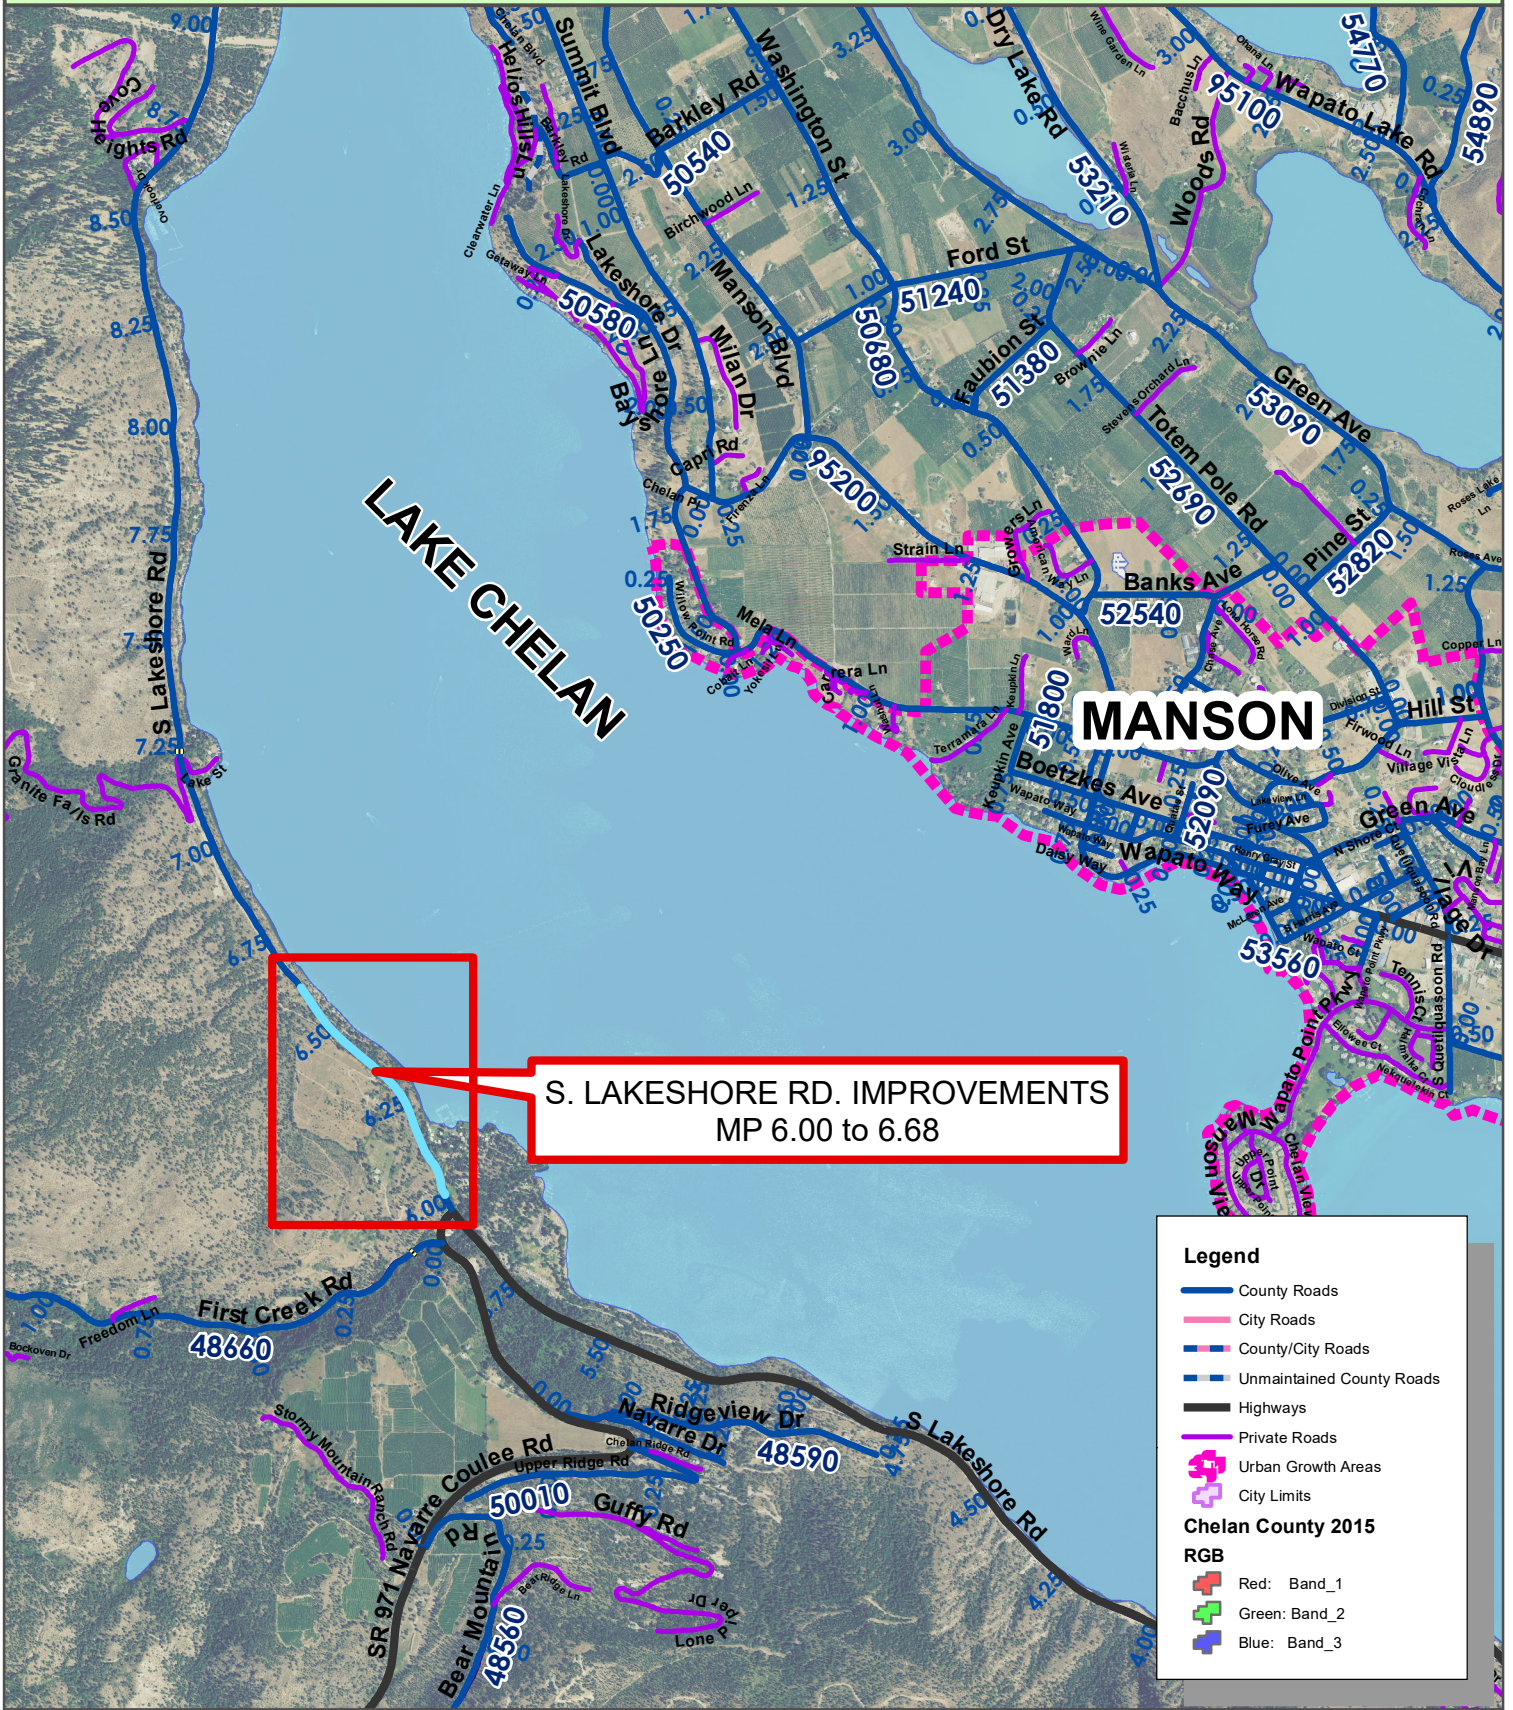

# CHELAN COUNTY PUBLIC WORKS

S. LAKESHORE RD. IMPROVEMENTS  
MP 6.00 to 6.68

**Legend**

- County Roads
- City Roads
- County/City Roads
- - - Unmaintained County Roads
- Highways
- Private Roads
- + Urban Growth Areas
- + City Limits

**Chelan County 2015 RGB**

- + Red: Band\_1
- + Green: Band\_2
- + Blue: Band\_3

This map is a graphic representation derived from Chelan County's Geographic Information System. It is designed and intended for reference only. Chelan County does not warrant, guarantee, or accept liability for the accuracy, timeliness, or completeness of any information provided therein. Users shall be responsible to independently verify all information contained in this map.