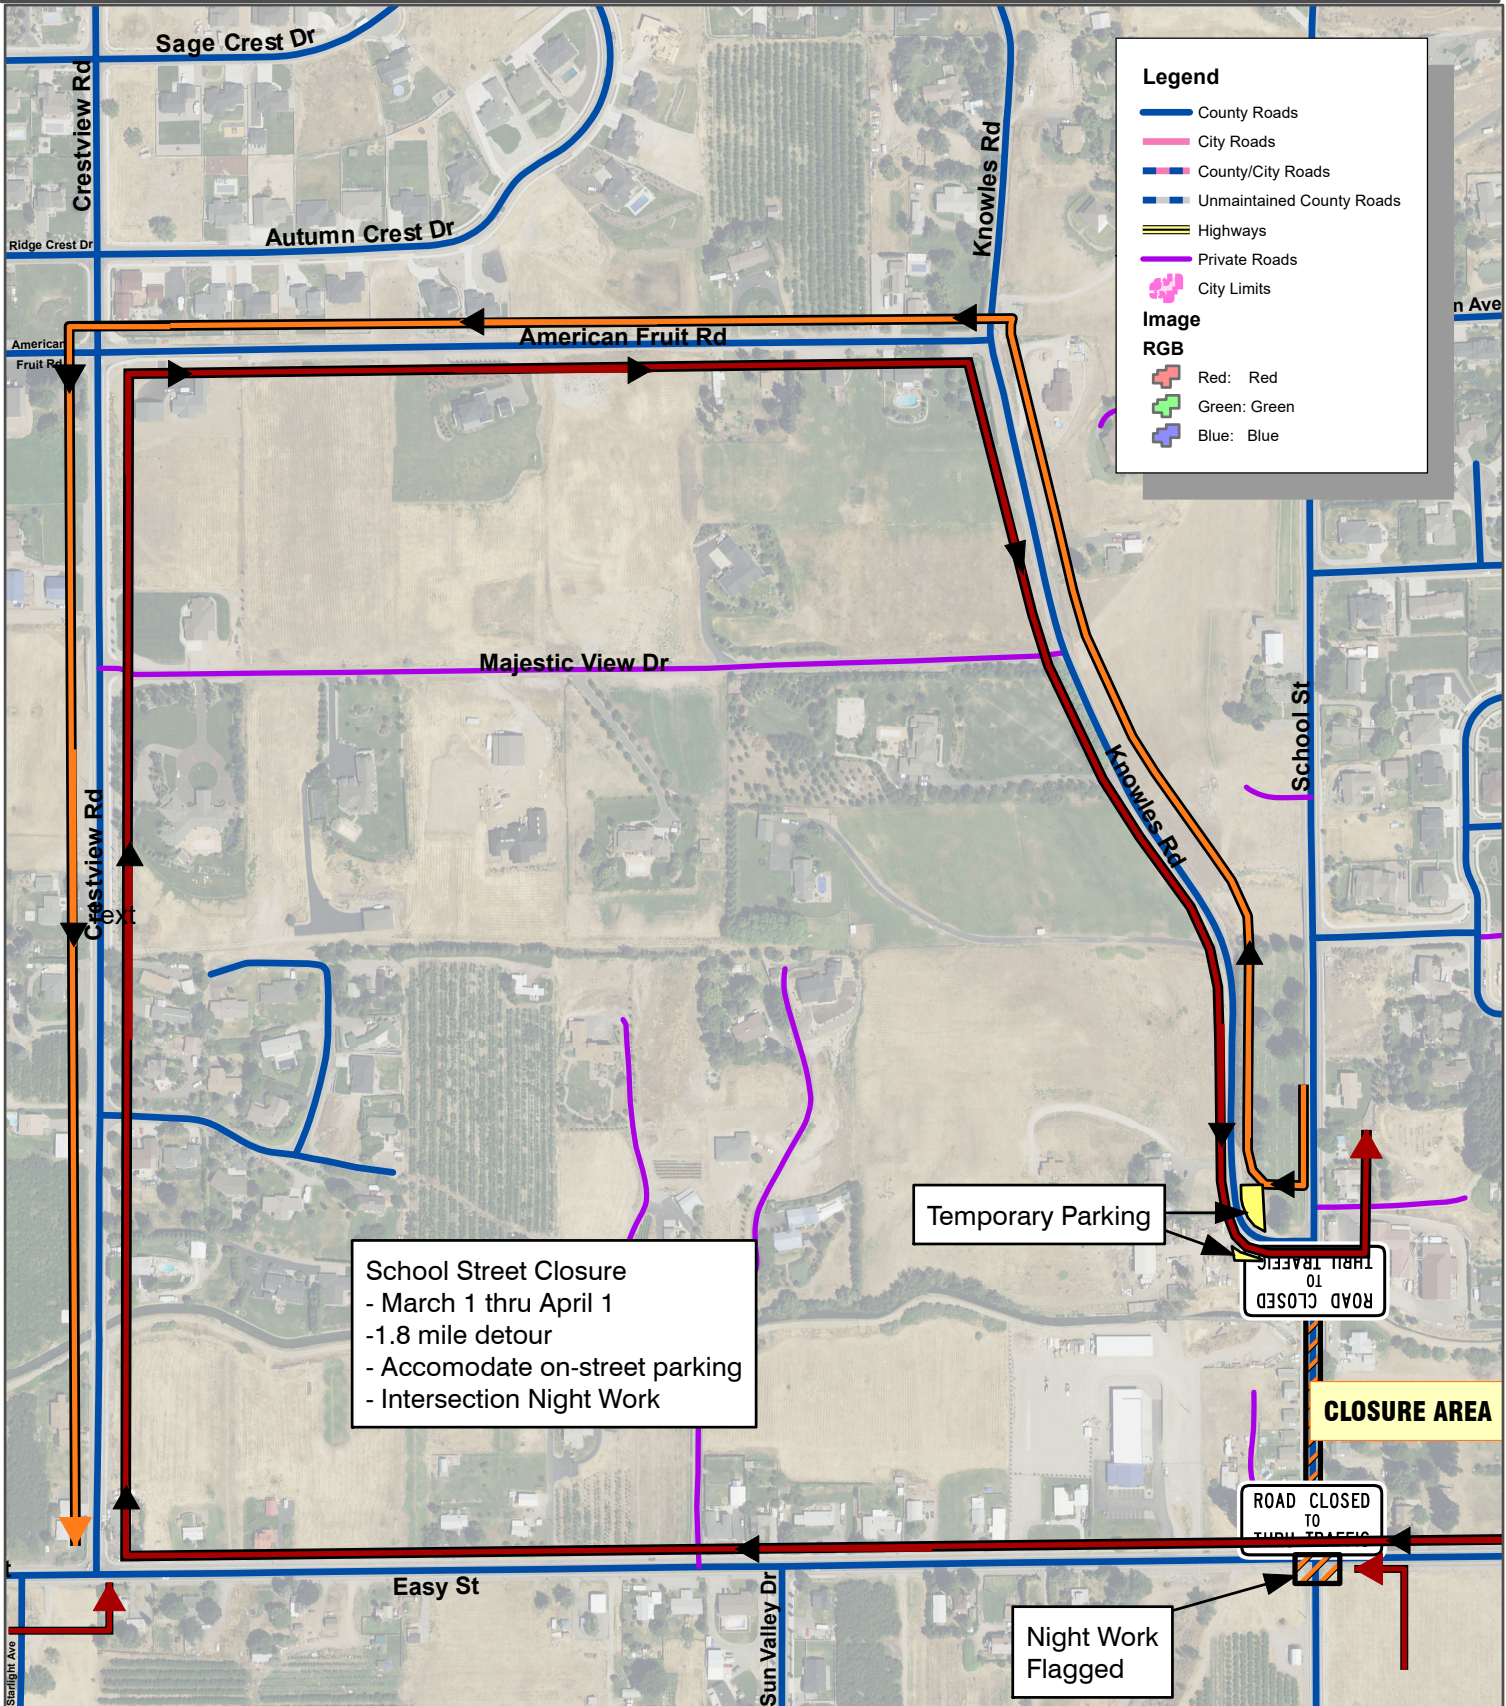

# CHELAN COUNTY PUBLIC WORKS - SCHOOL STREET DETOUR

**Legend**

- County Roads
- City Roads
- County/City Roads
- Unmaintained County Roads
- Highways
- Private Roads
- City Limits

**Image RGB**

- Red: Red
- Green: Green
- Blue: Blue

**School Street Closure**  
 - March 1 thru April 1  
 - 1.8 mile detour  
 - Accomodate on-street parking  
 - Intersection Night Work

Temporary Parking

ROAD CLOSED TO TRAFFIC

**CLOSURE AREA**

ROAD CLOSED TO TRAFFIC

Night Work Flagged

This map is a graphic representation derived from Chelan County's Geographic Information System. It is designed and intended for reference only. Chelan County does not warrant, guarantee, or accept liability for the accuracy, timeliness, or completeness of any information provided therein. Users shall be responsible to independently verify all information contained in this map.