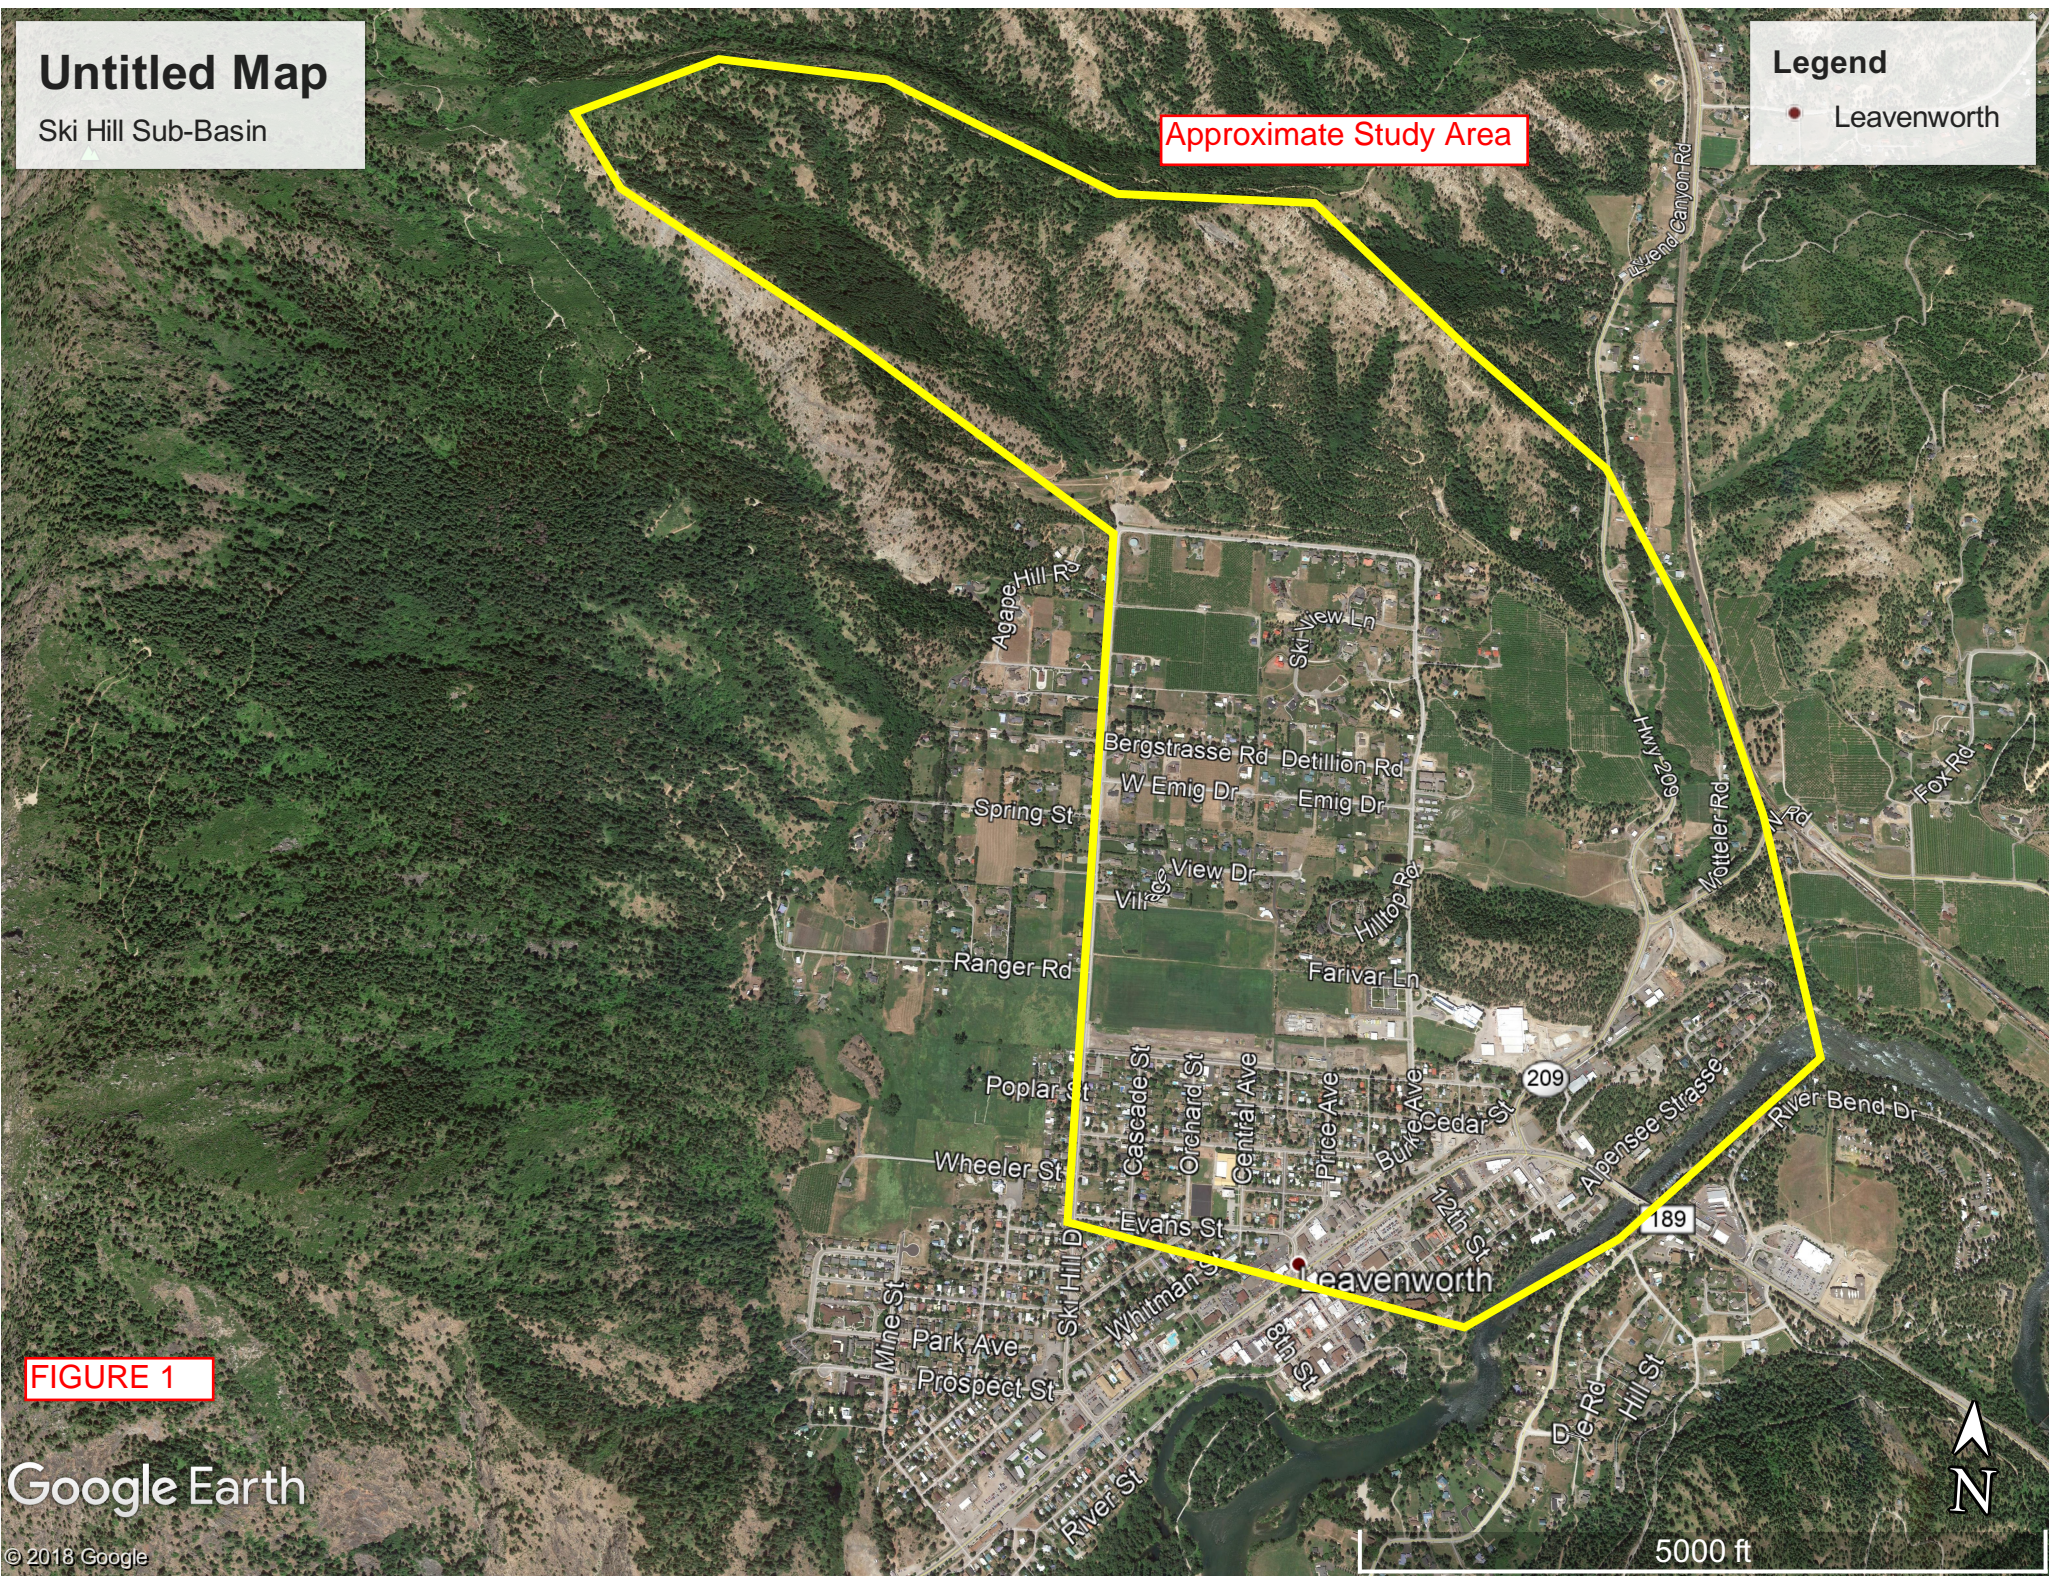

Untitled Map

Ski Hill Sub-Basin

Legend

- Leavenworth

Approximate Study Area

FIGURE 1

Google Earth

5000 ft