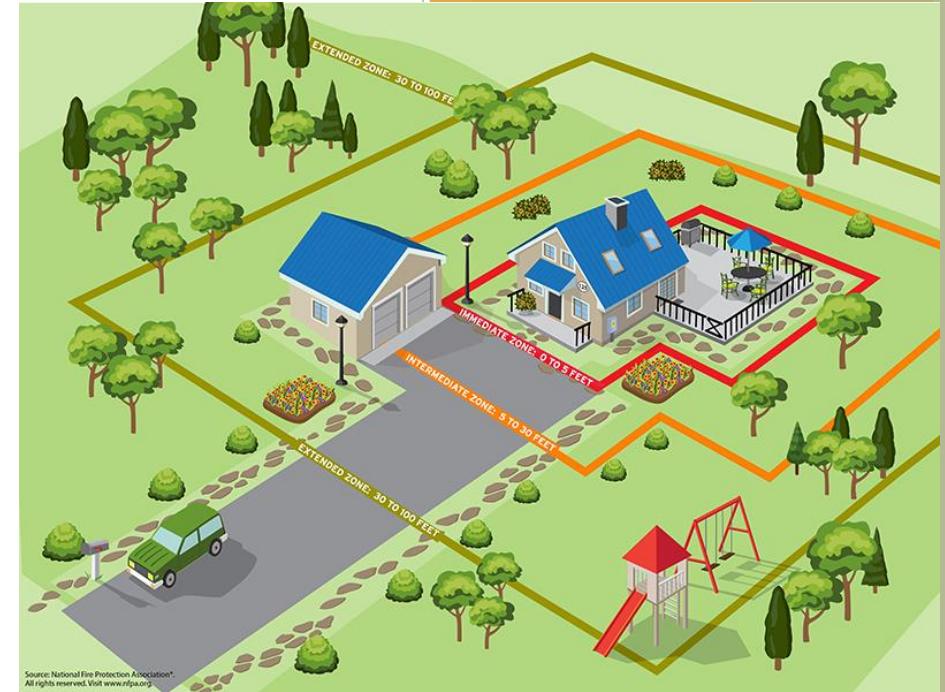

## Fuels Reduction

- Immediate zone (0-5')
- Intermediate zone (5-30')
- Extended zone (30-100/200')
- Past the extended zone-create clumps and gaps of vegetation for wildlife and further reduction of fire severity

## Landscape Level

- County - Stemilt, Nason Ridge Community Forest
- DNR - working w/ USFS and private owners in Entiat
- USFS - Upper Wenatchee Pilot project & Central Washington Initiative

## Home Hardening

- Install 1/8<sup>th</sup>-1/16" vents
- Install gutter covers
- 5' of fence closest to house
- Siding and roofing

A photograph of a pine forest. In the foreground, a large, thick tree trunk with deeply textured, reddish-brown bark stands prominently on the right side. The forest floor is covered with dense, low-lying green shrubs and grasses. In the background, numerous tall, slender pine trees with green needles rise against a clear blue sky. The text "Thank you" is overlaid in the center of the image in a white, serif font.