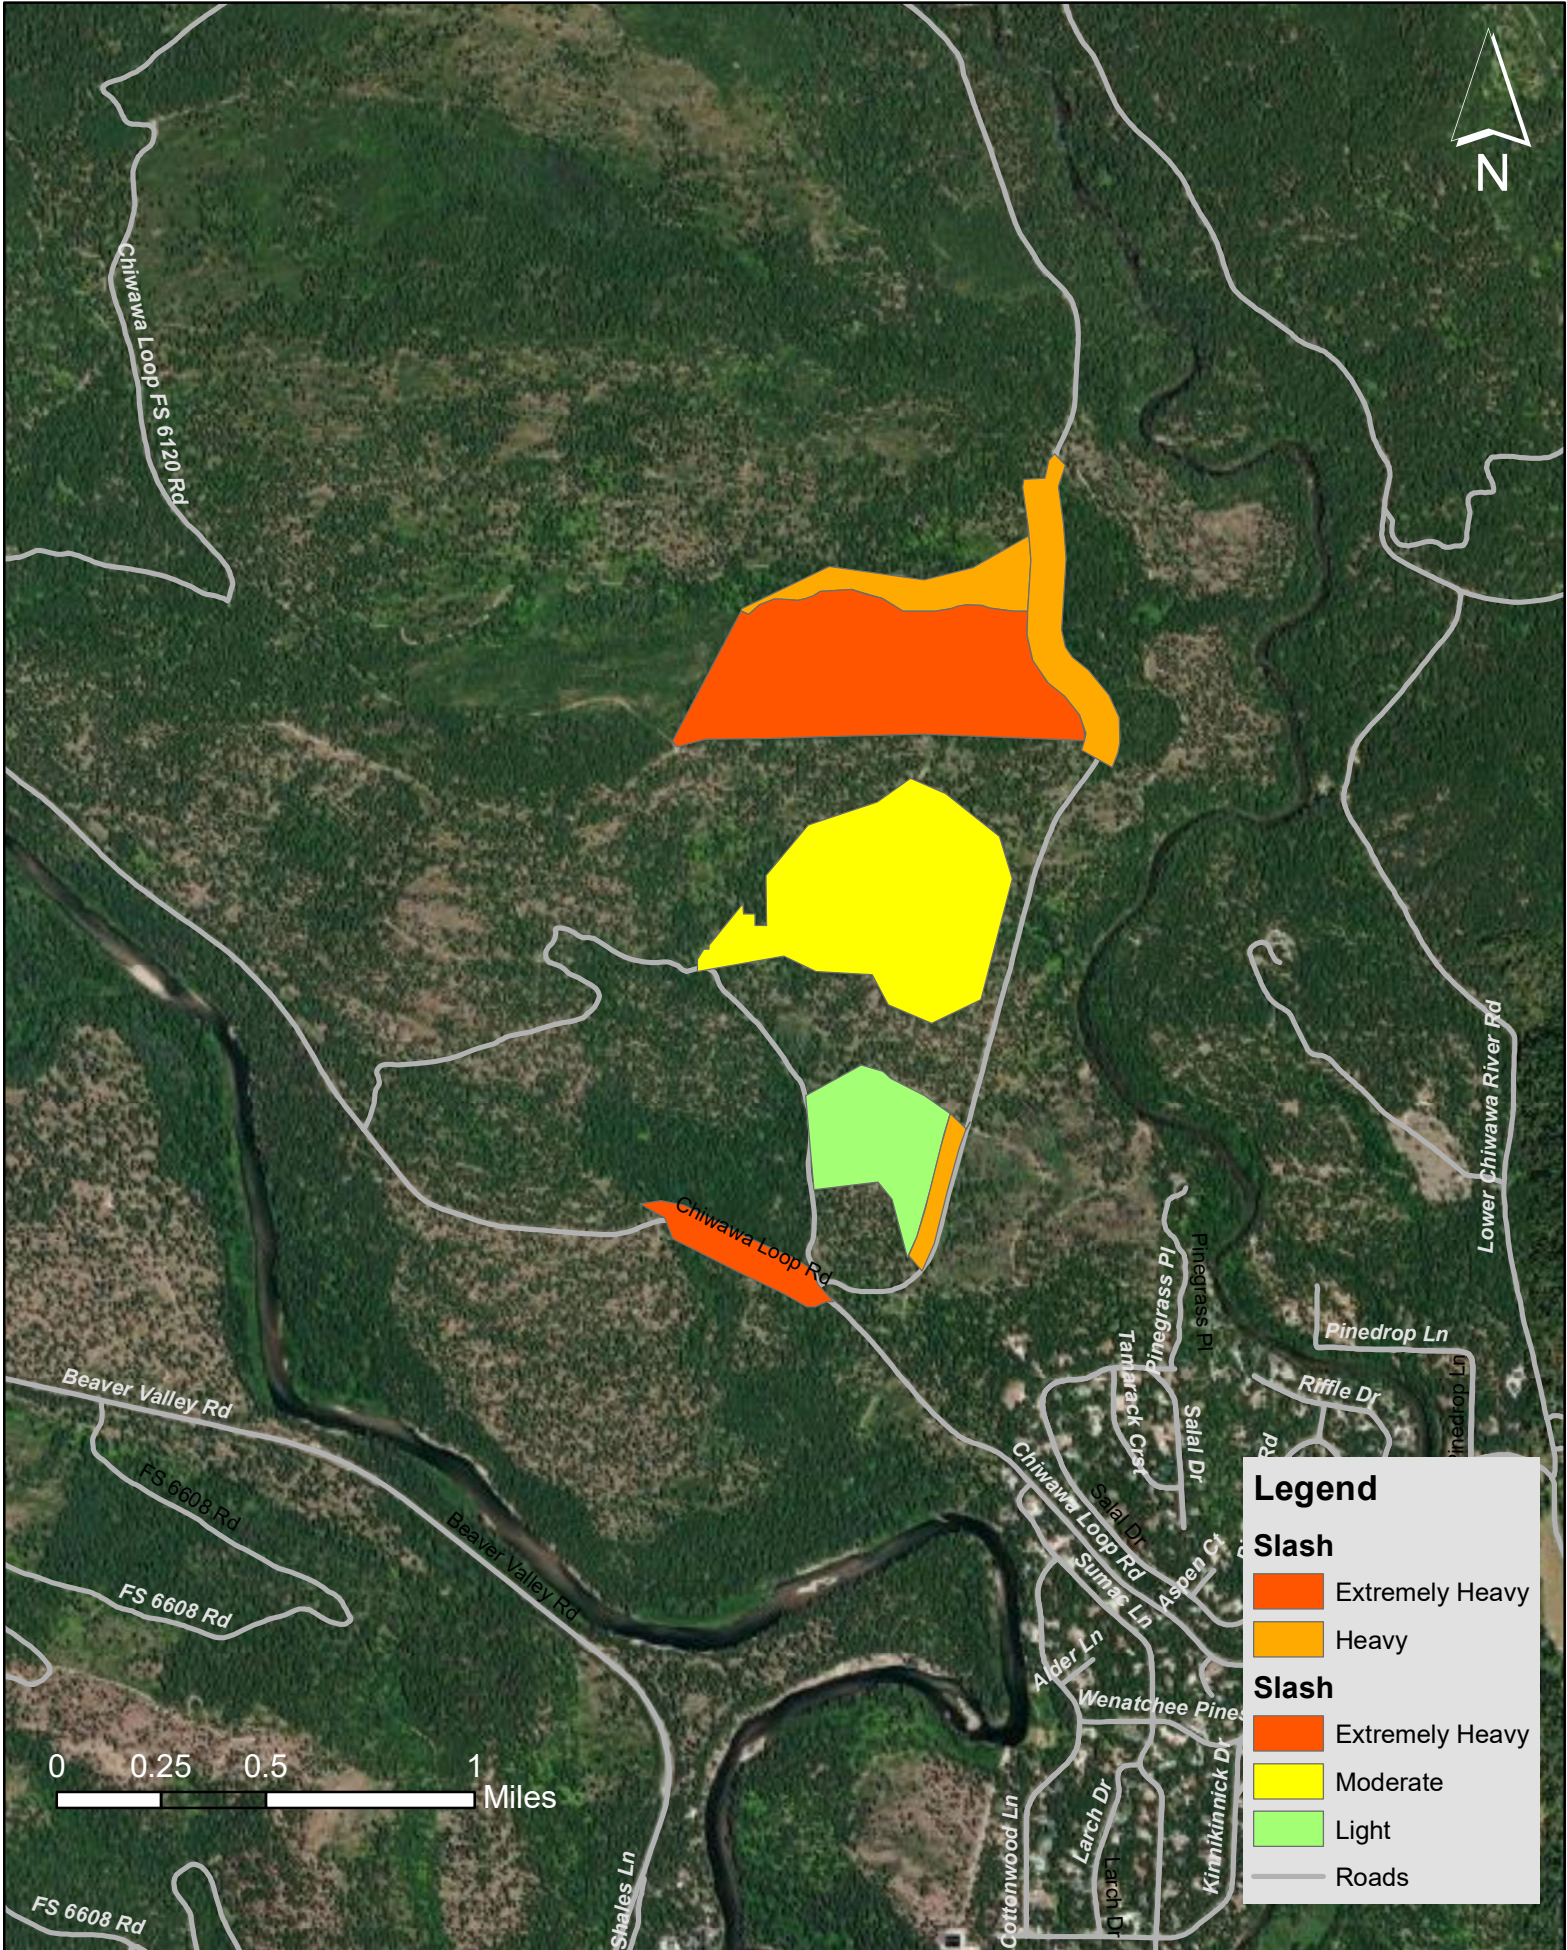

2024 FRB Mastication Units 219.7 acres

Legend

Slash

- Extremely Heavy
- Heavy

Slash

- Extremely Heavy
- Moderate
- Light
- Roads