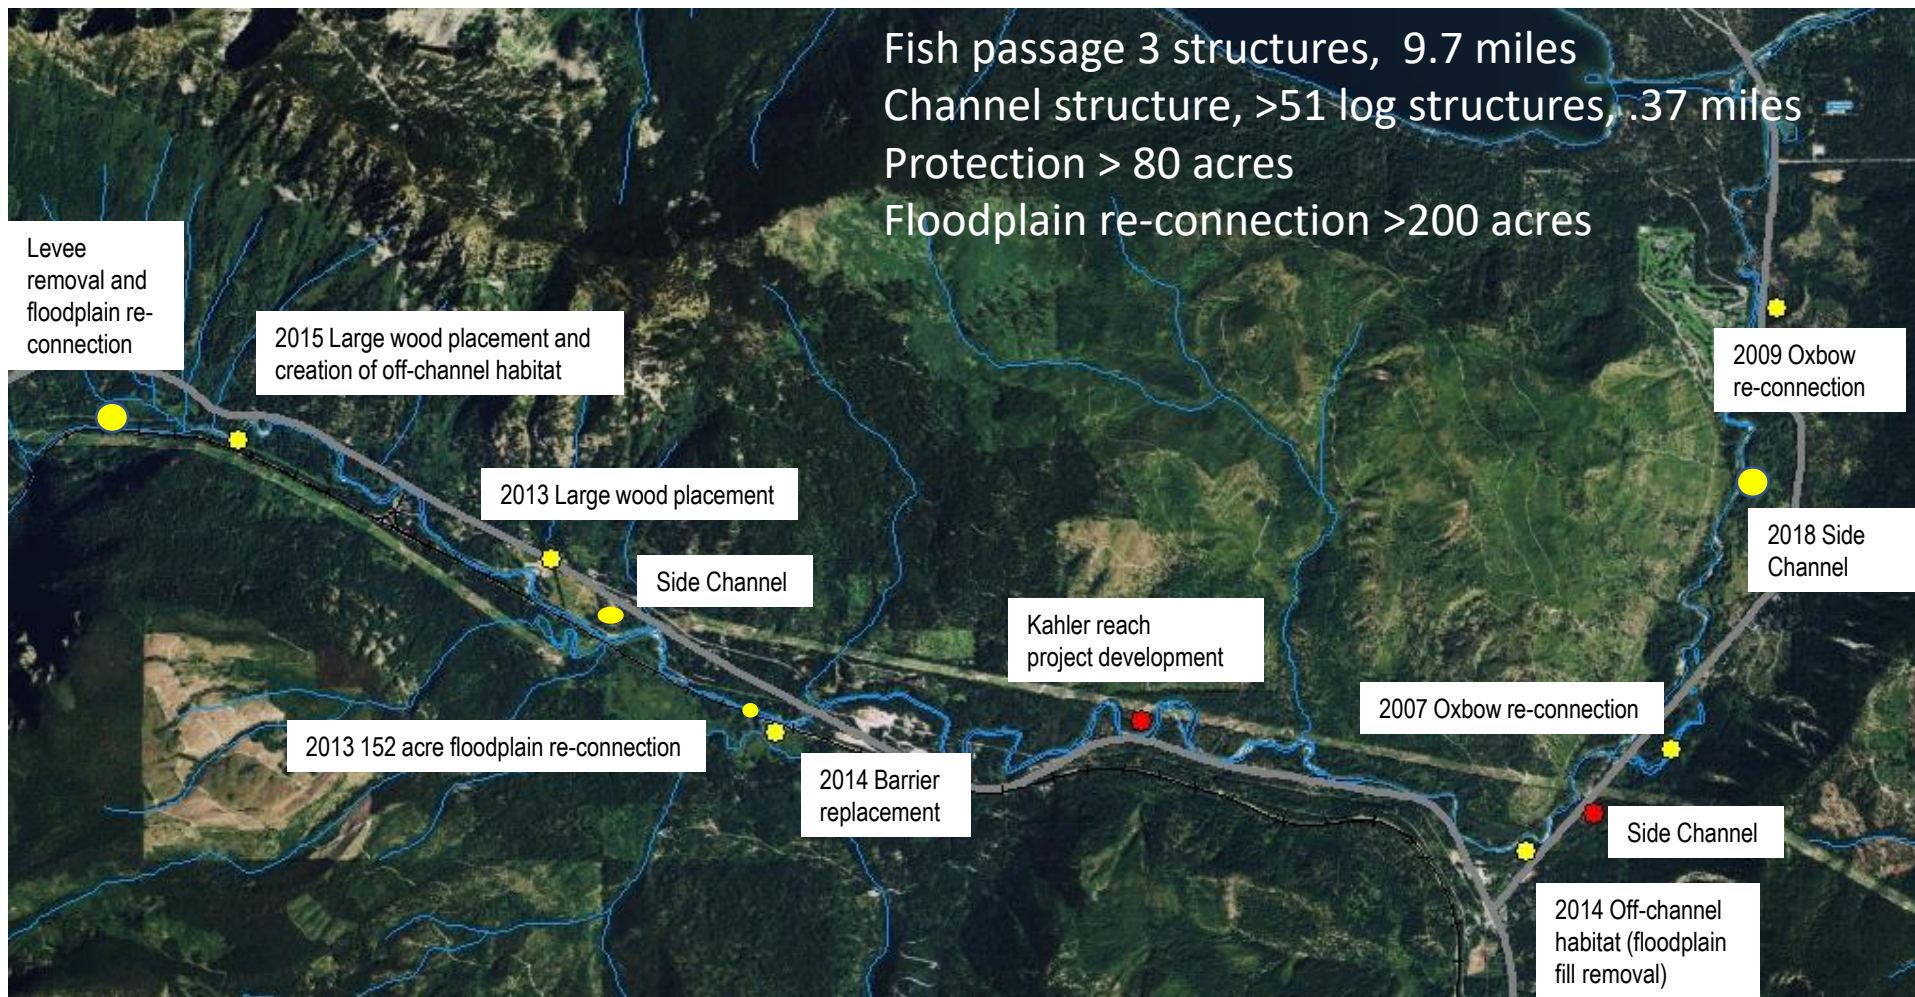

# Stream Restoration Projects

## Legend:

- Proposed projects (in progress)
- Completed projects