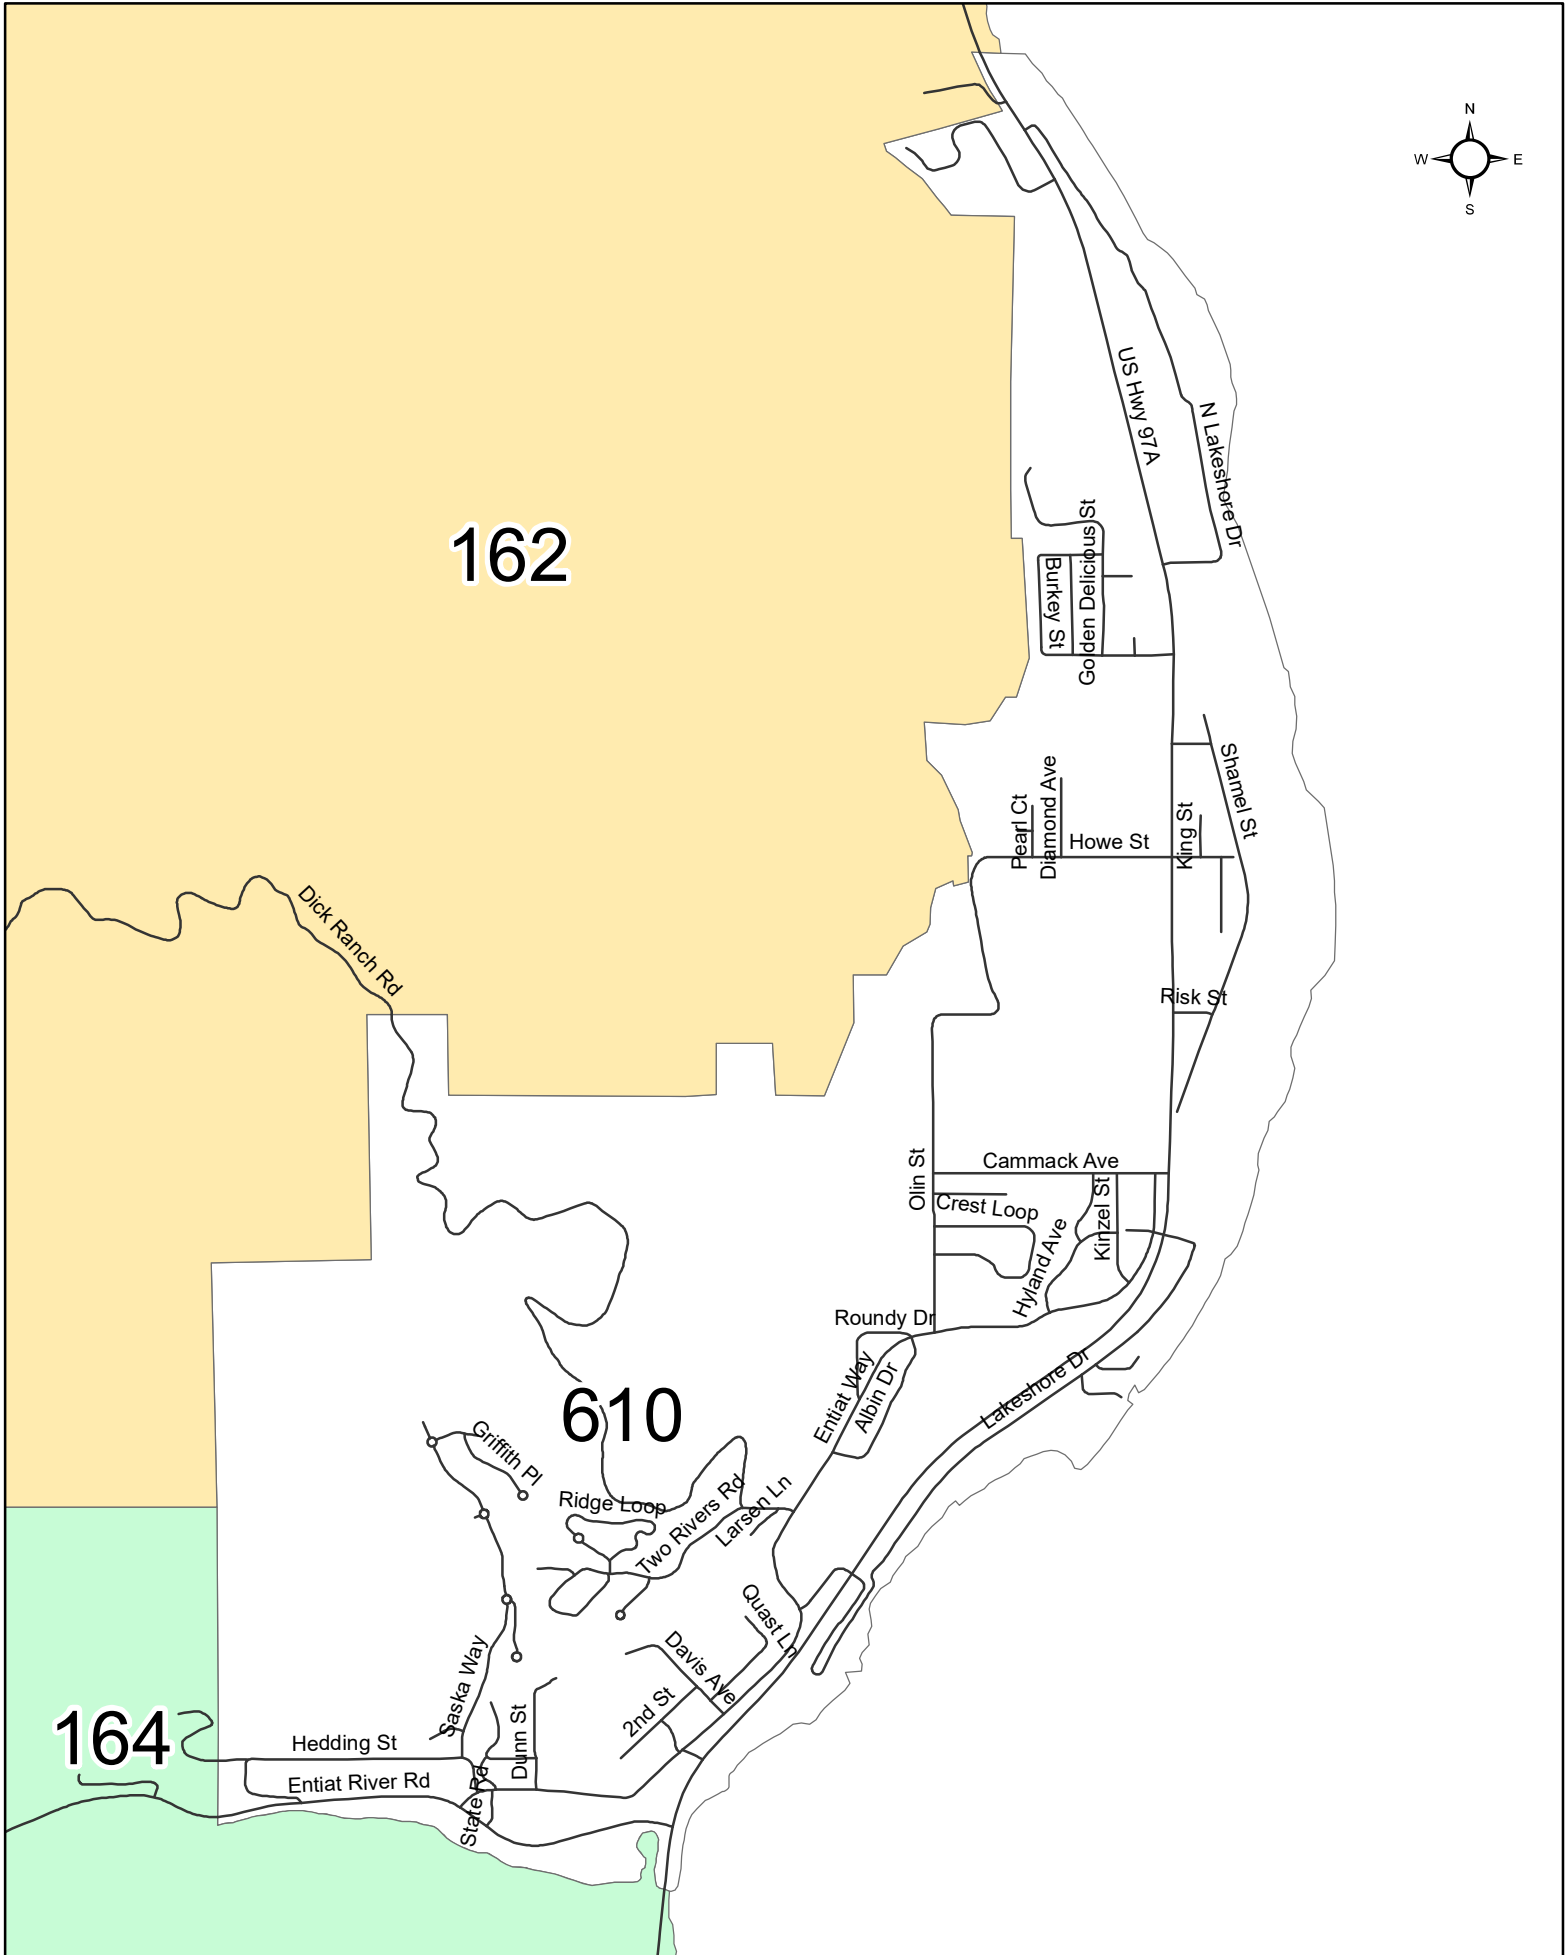

162

610

164

Dick Ranch Rd

US HWY 97A

N Lakeshore Dr

Golden Delicibus St

Burkey St

Pearl Ct

Diamond Ave

Howe St

King St

Shamel St

Risk St

Olin St

Cammack Ave

Crest Loop

Kirzel St

Hyland Ave

Roundy Dr

Entiat Way

Albin Dr

Lakeshore Dr

Griffith Pl

Ridge Loop

Two Rivers Rd

Larsen Ln

Quest Ln

Davis Ave

2nd St

Saska Way

Hedding St