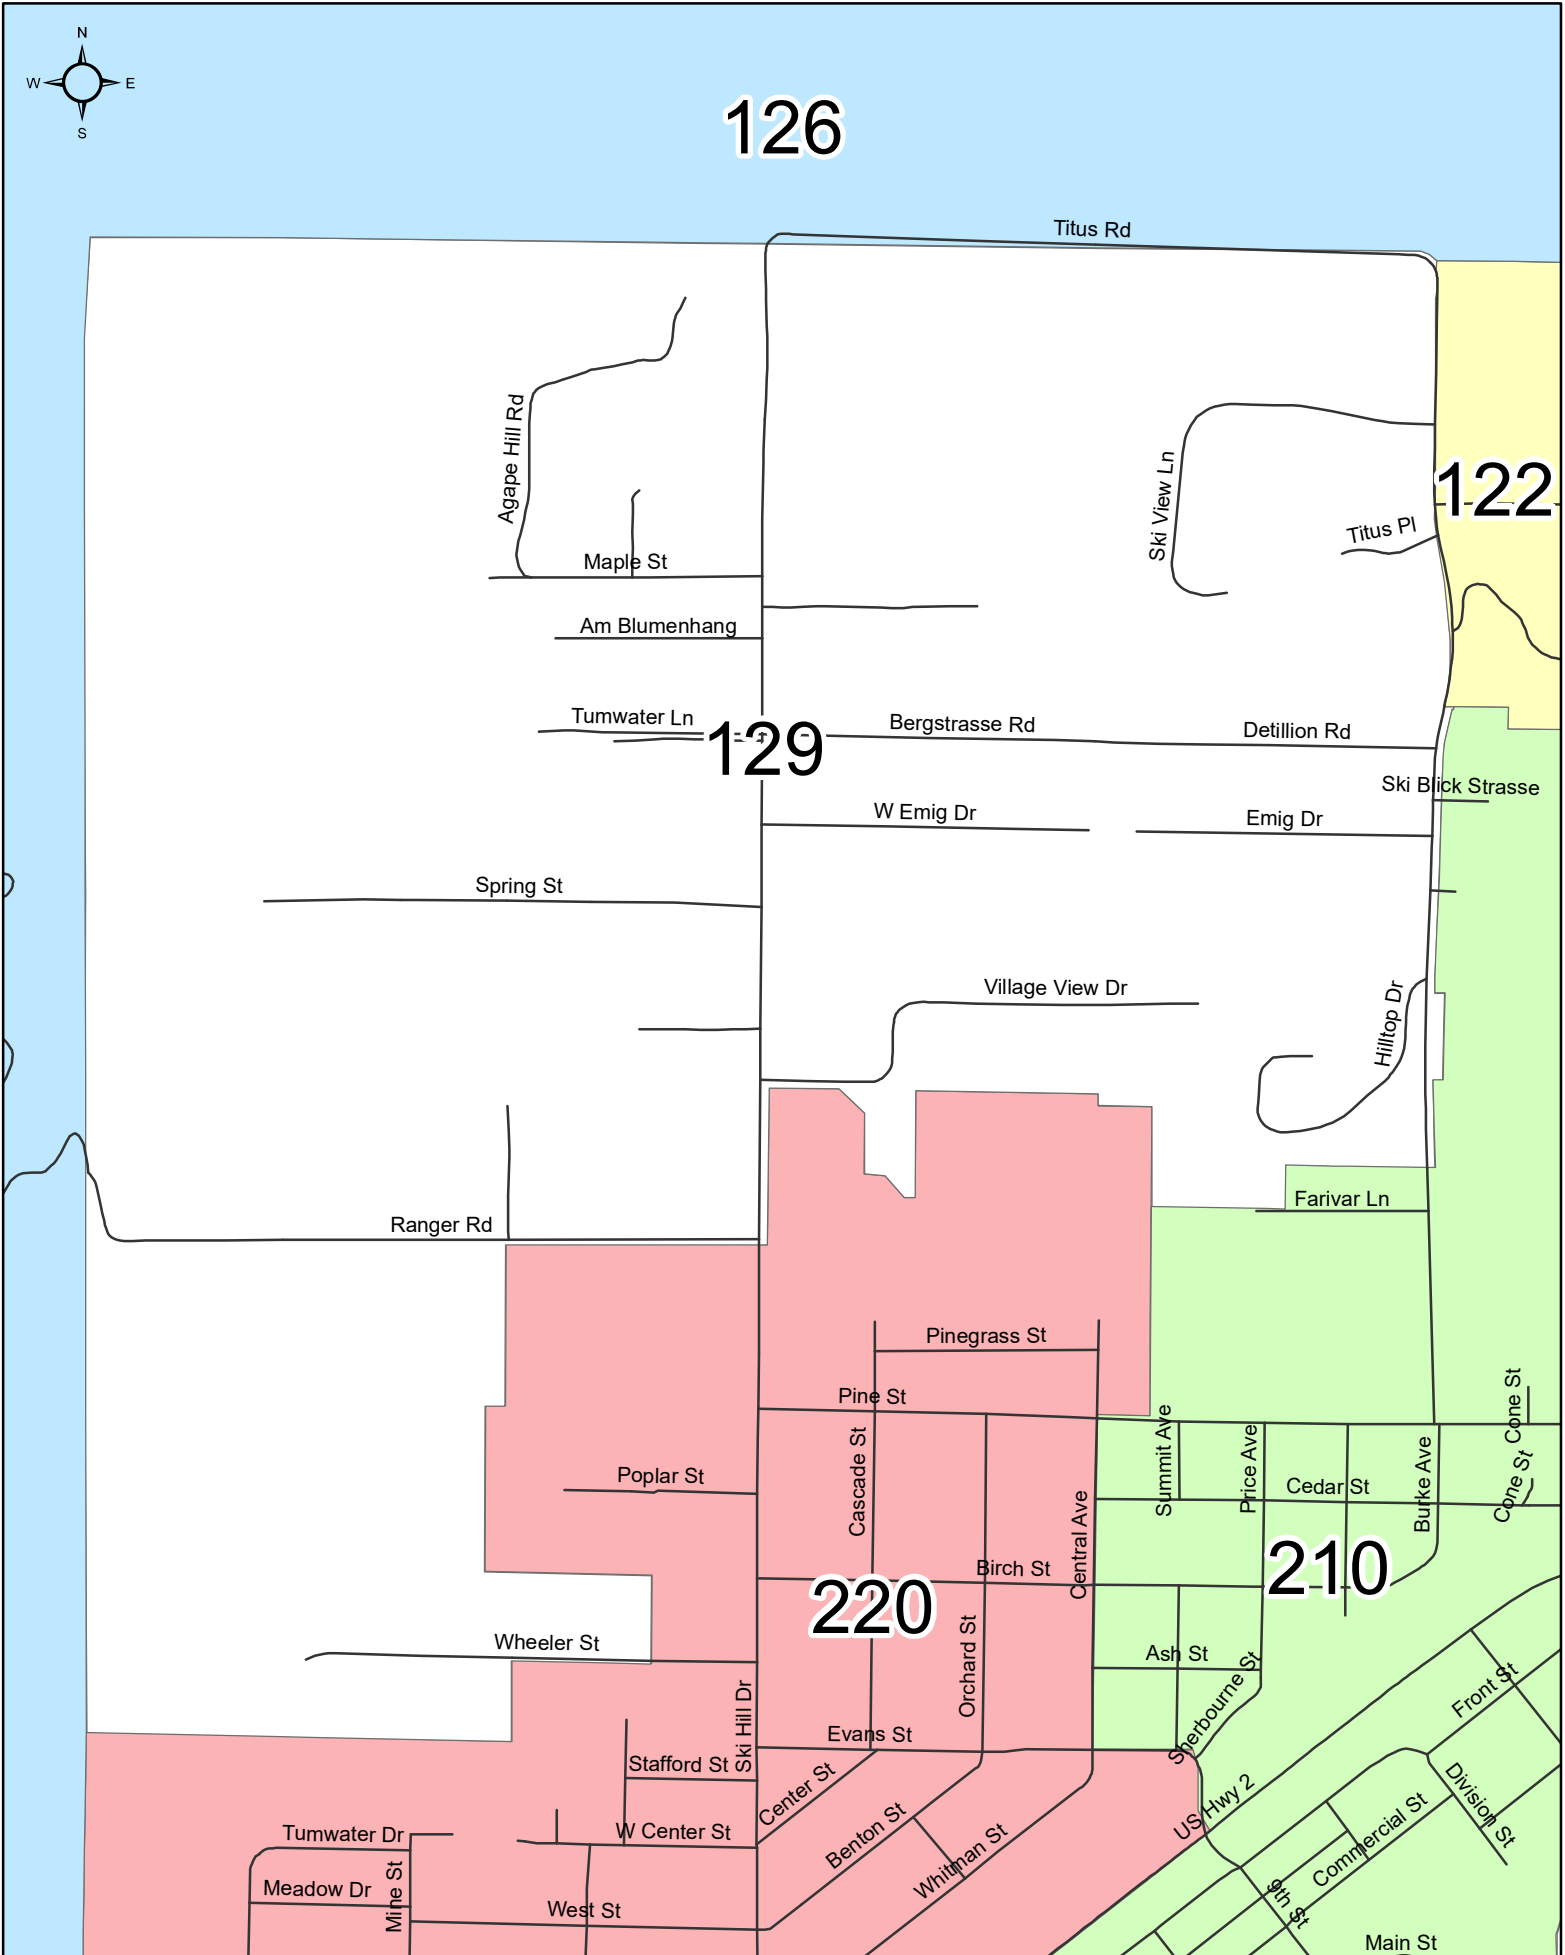

126

122

129

220

210

Titus Rd

Agape Hill Rd

Maple St

Village View Dr

Hilltop Dr

Ranger Rd

Farivar Ln

Pinegrass St

Pine St

Poplar St

Cascade St

Birch St

Central Ave

Summit Ave

Price Ave

Cedar St

Burke Ave

Cone St

Wheeler St

Ash St

Sherbourne St

Front St

Stafford St

Evans St

Center St

Benton St

Whitman St