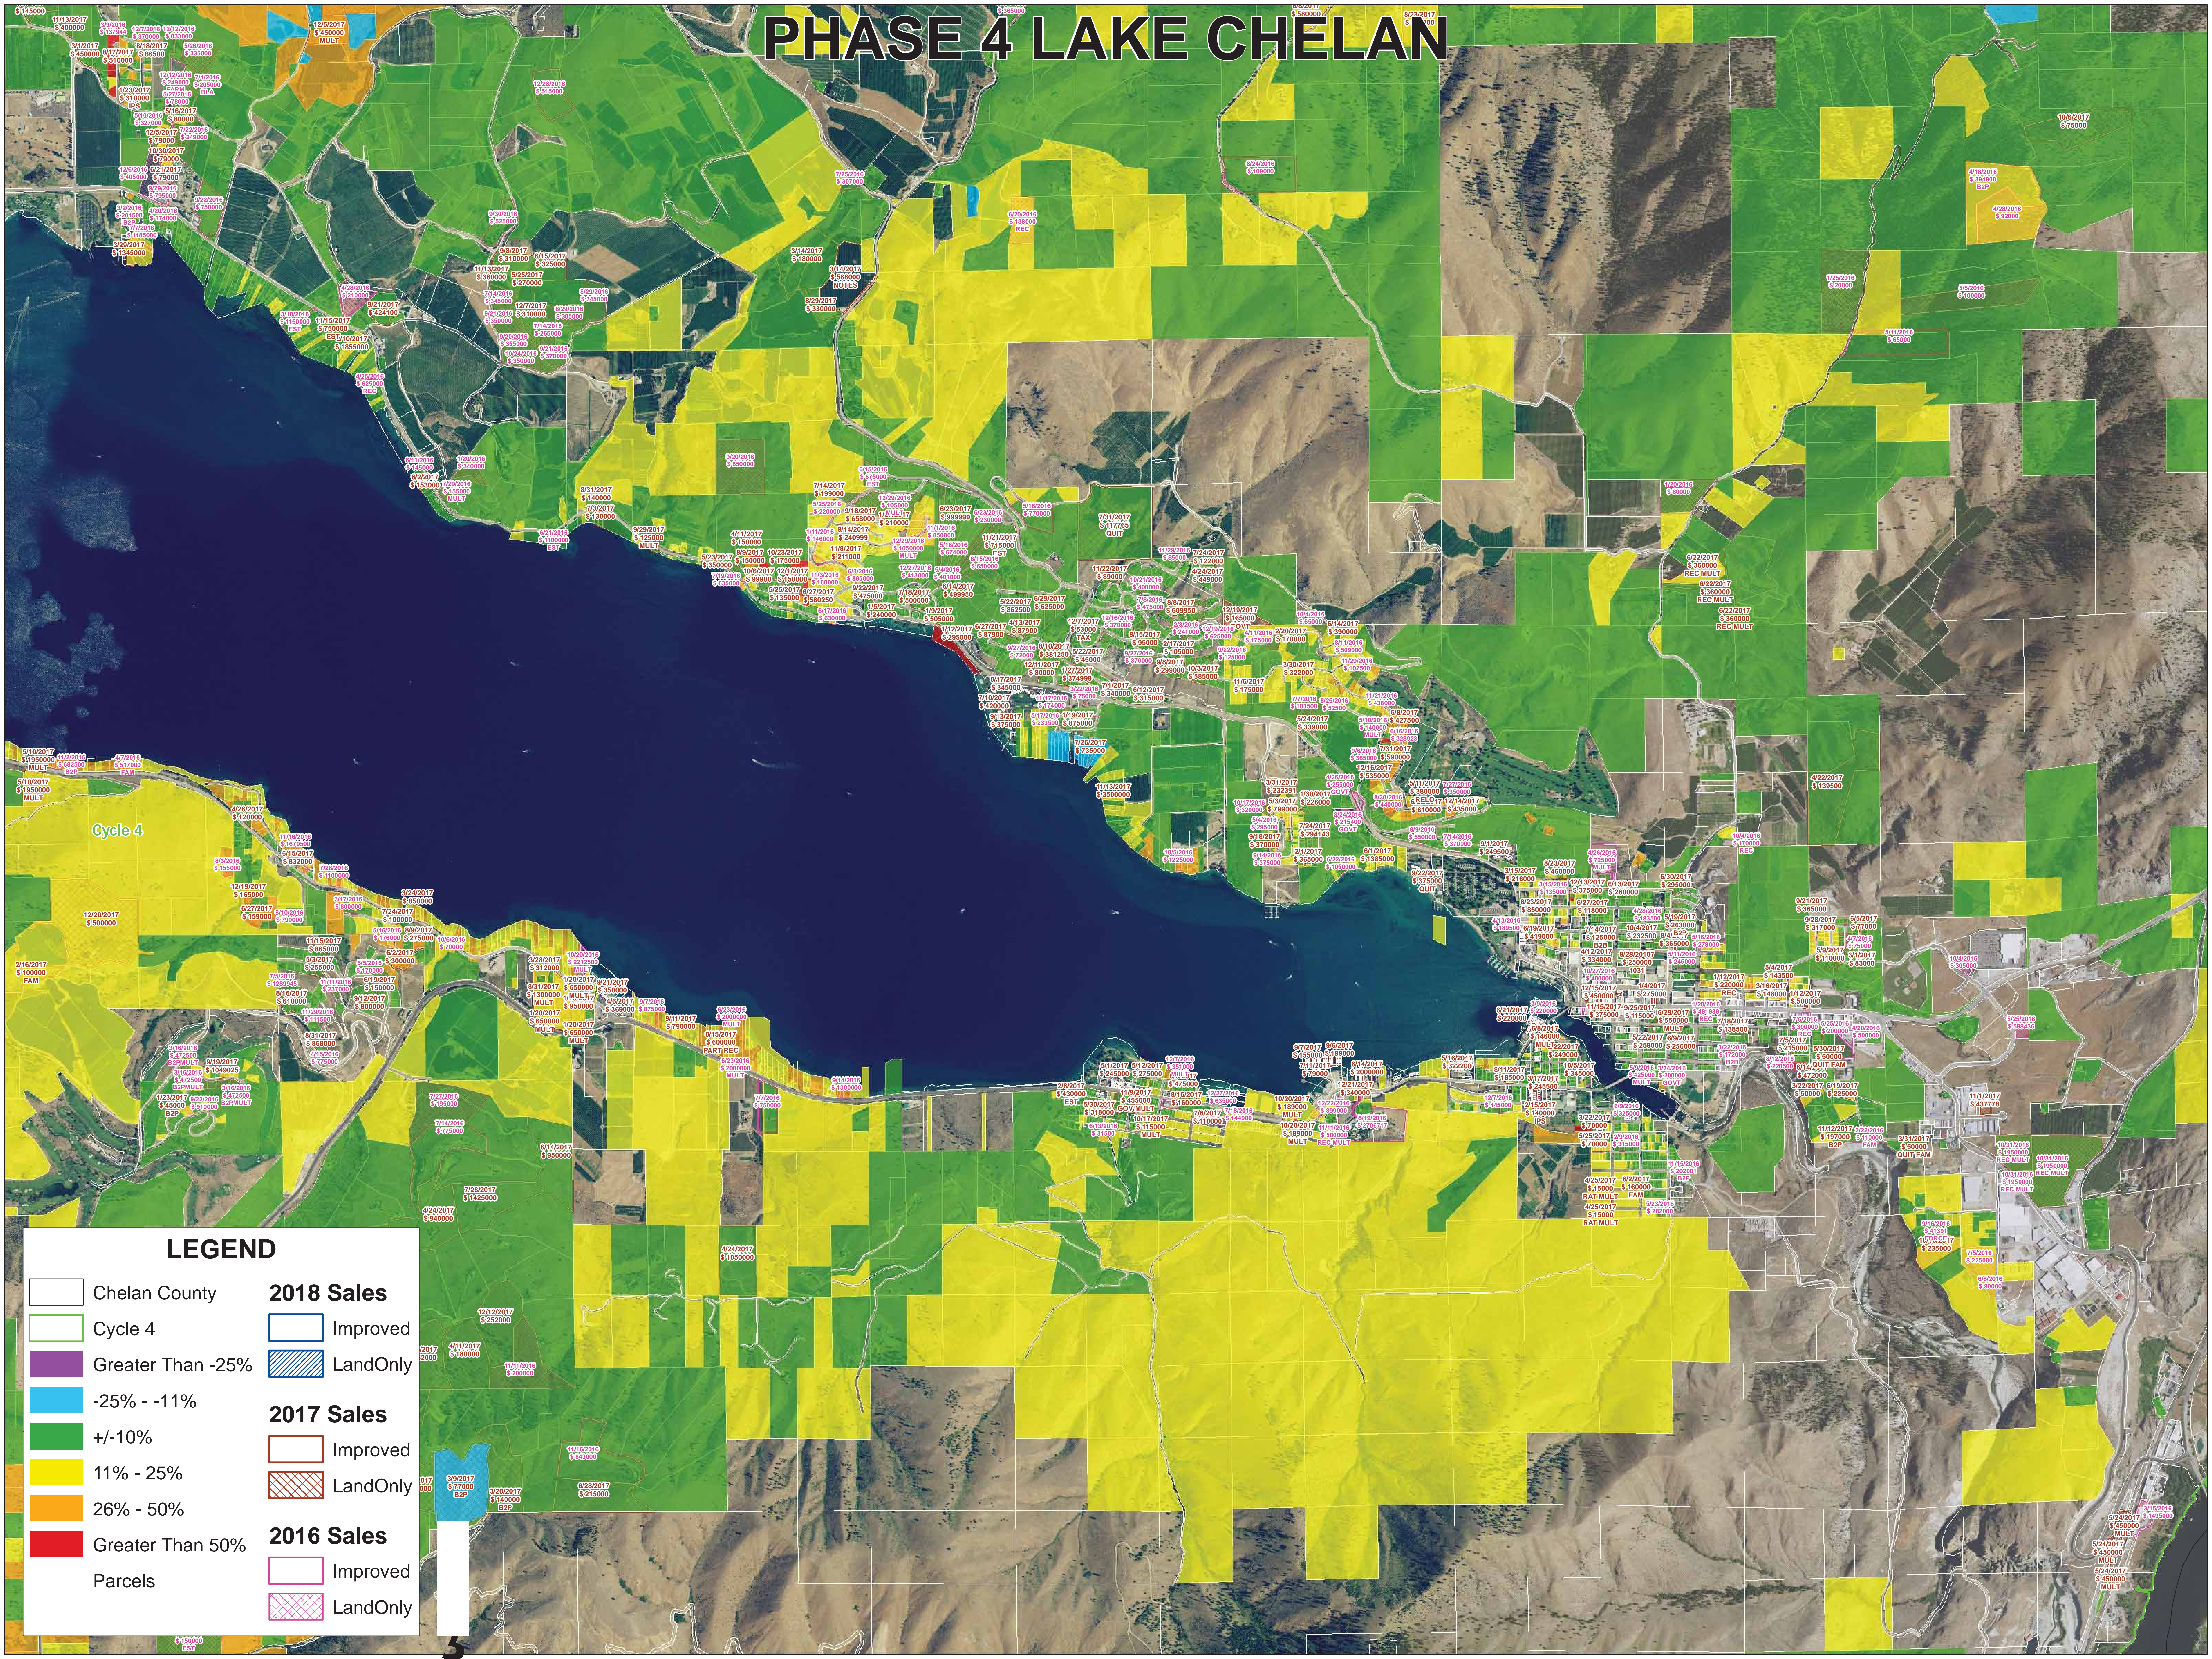

PHASE 4 LAKE CHELAN

LEGEND

	Chelan County	2018 Sales		Improved
	Cycle 4	2017 Sales		Land Only
	Greater Than -25%	2016 Sales		Improved
	-25% - -11%	2016 Sales		Land Only
	+/-10%	2016 Sales		Improved
	11% - 25%	2016 Sales		Land Only
	26% - 50%	2016 Sales		Improved
	Greater Than 50%	2016 Sales		Land Only
	Parcels			