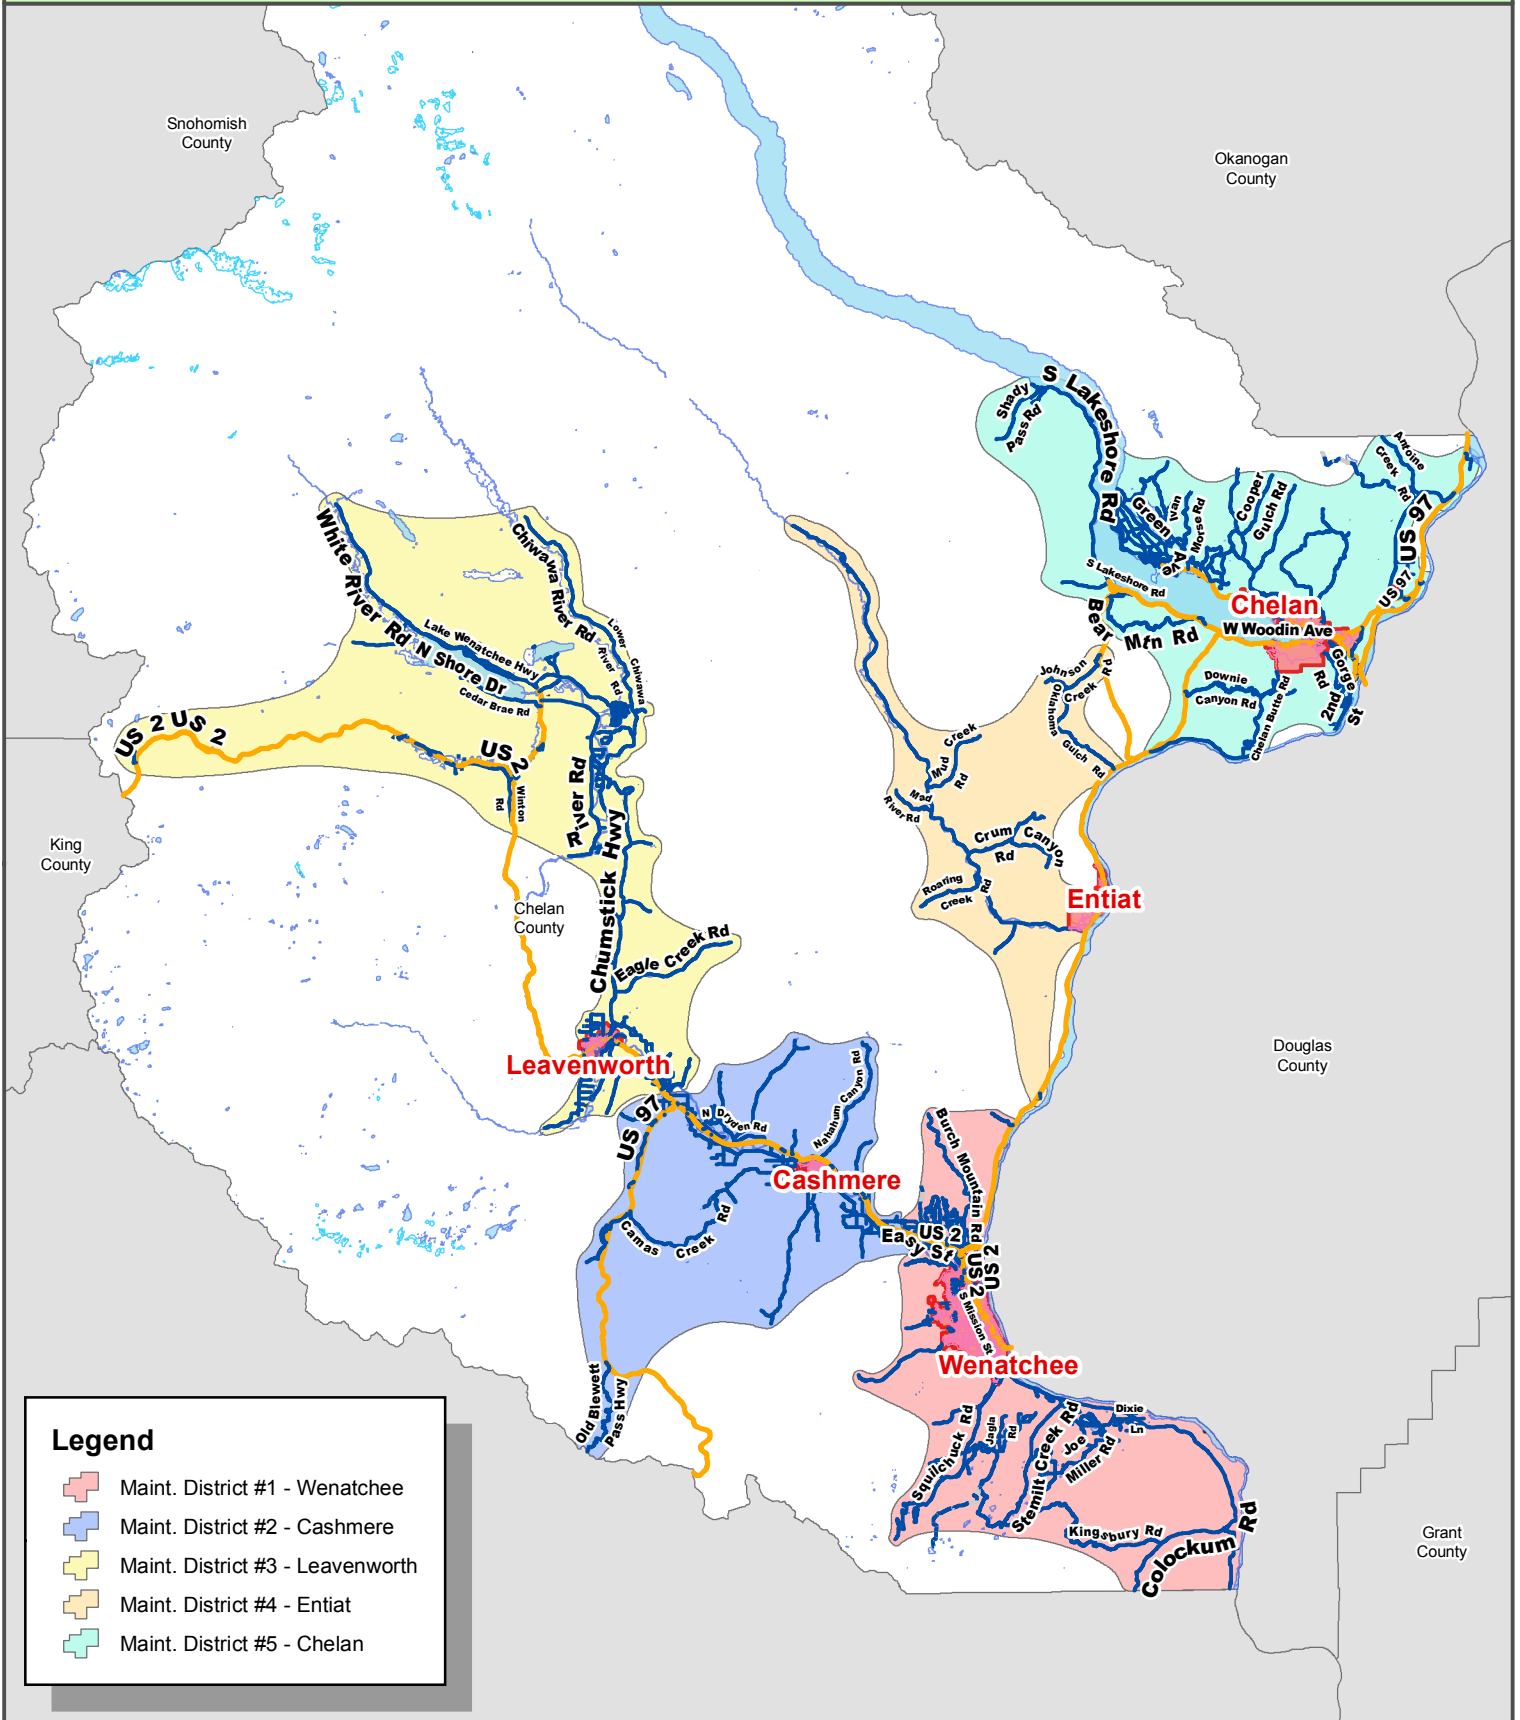

CHELAN COUNTY PUBLIC WORKS

Legend

- Maint. District #1 - Wenatchee
- Maint. District #2 - Cashmere
- Maint. District #3 - Leavenworth
- Maint. District #4 - Entiat
- Maint. District #5 - Chelan

This map is a graphic representation derived from Chelan County's Geographic Information System. It is designed and intended for reference only. Chelan County does not warrant, guarantee, or accept liability for the accuracy, timeliness, or completeness of any information provided therein. Users shall be responsible to independently verify all information contained in this map.