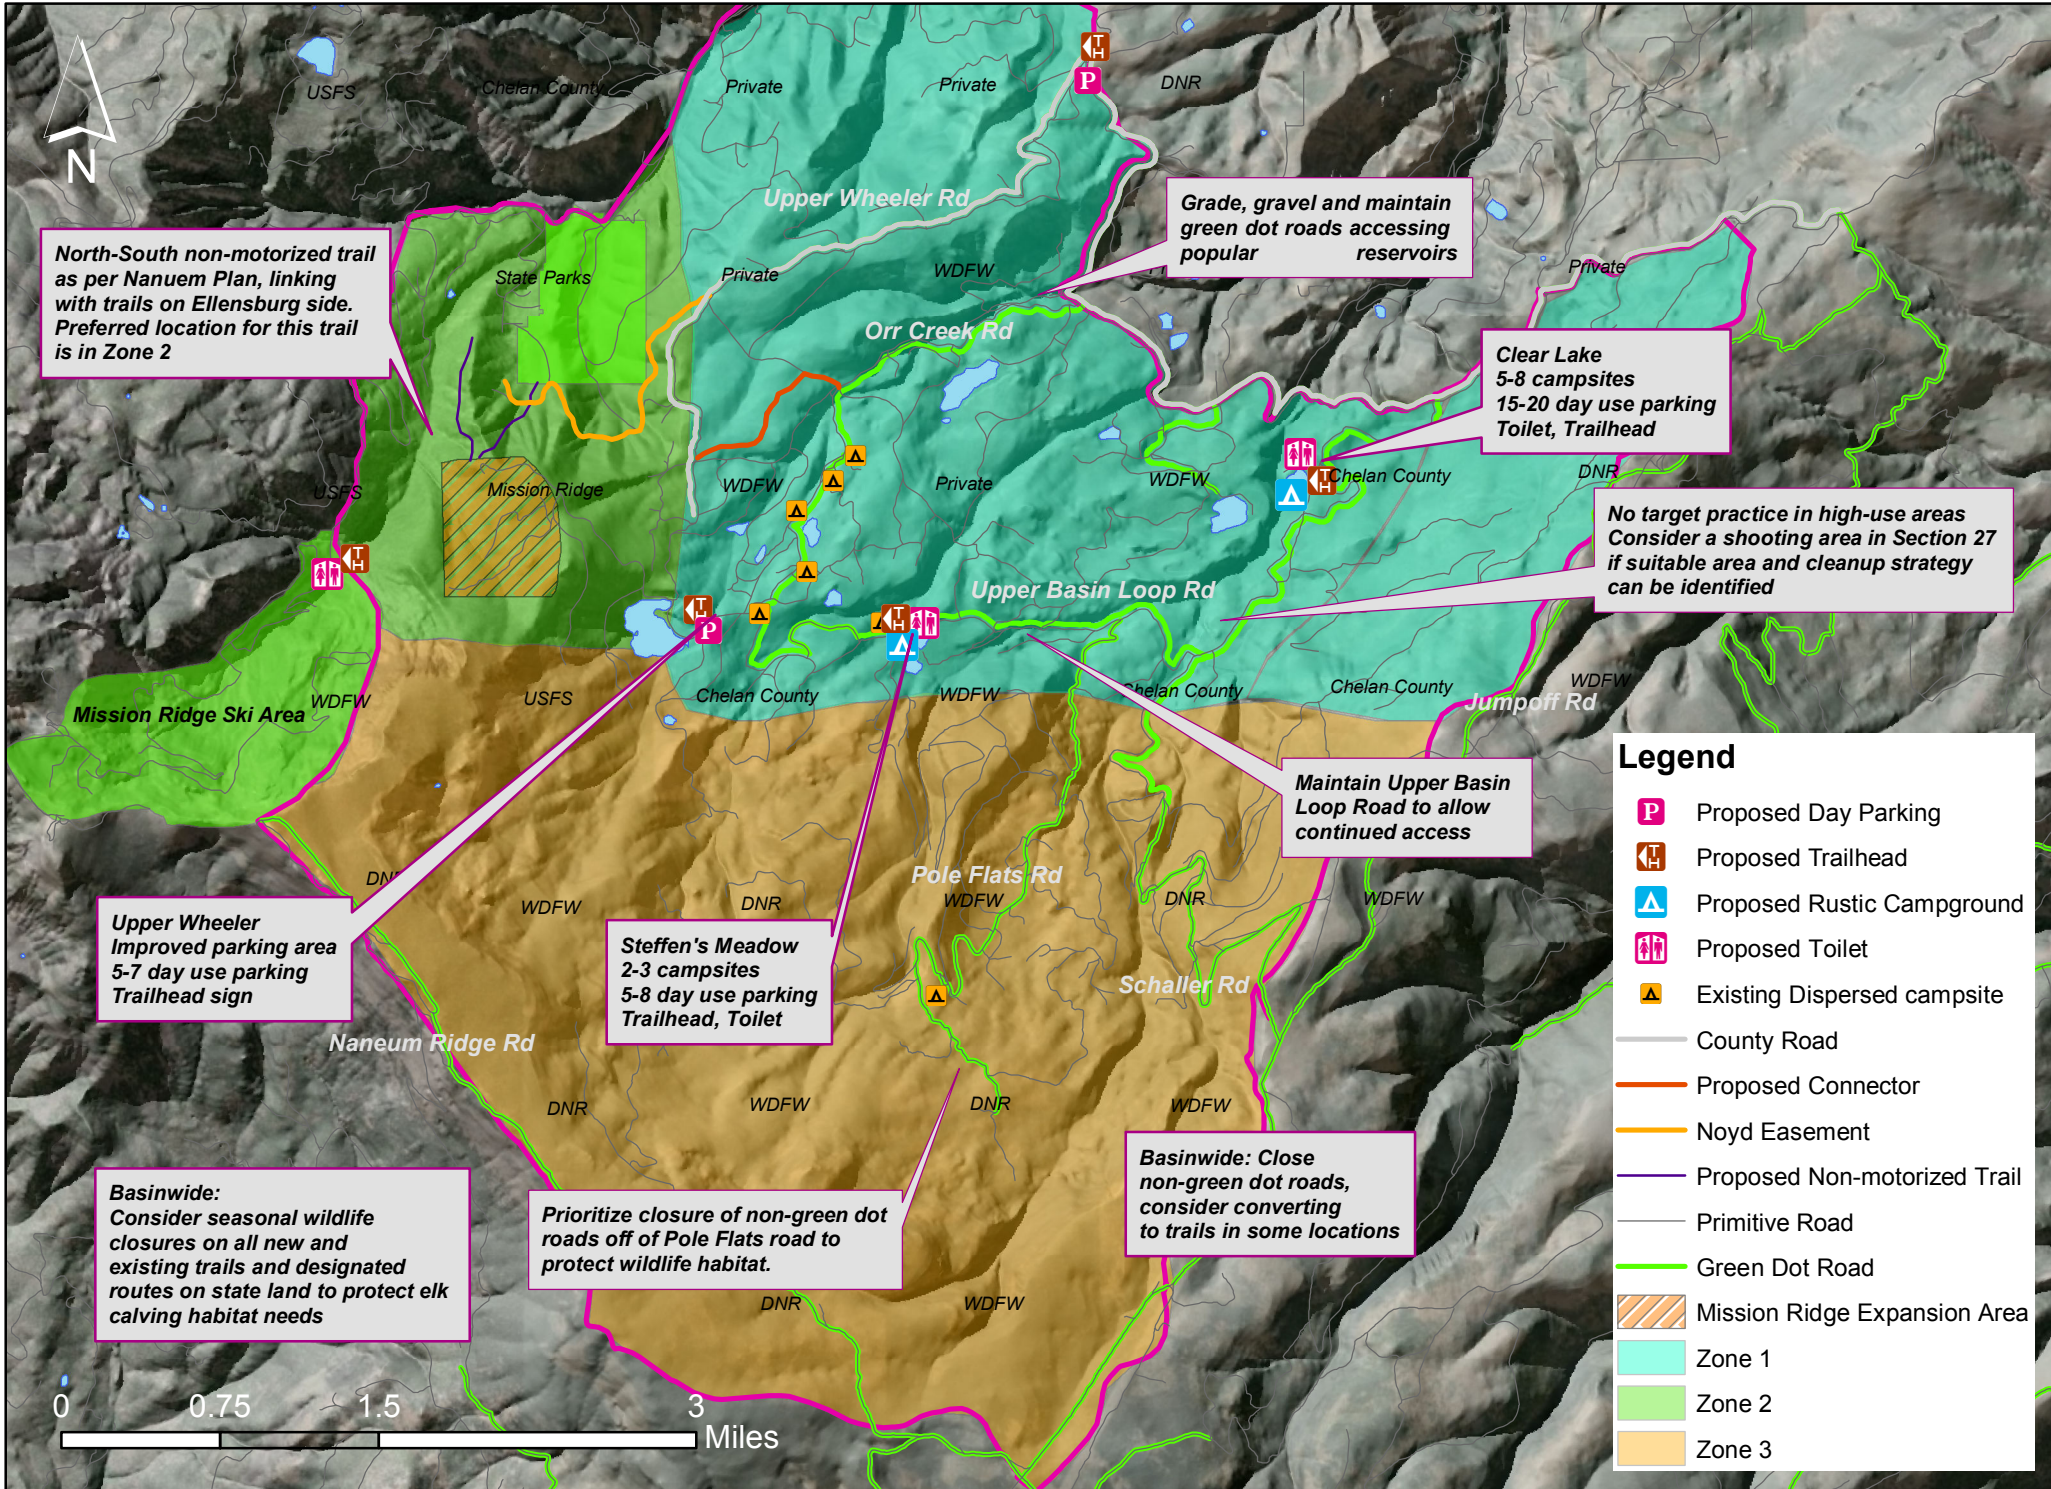

Stemilt-Squilchuck Recreation Planning: Draft Summer Recommendations

Notes: See Recommendations Document for complete outline of recreation concepts. All proposals on or crossing private land will require permission from property owners. Chelan County, GIS 2018