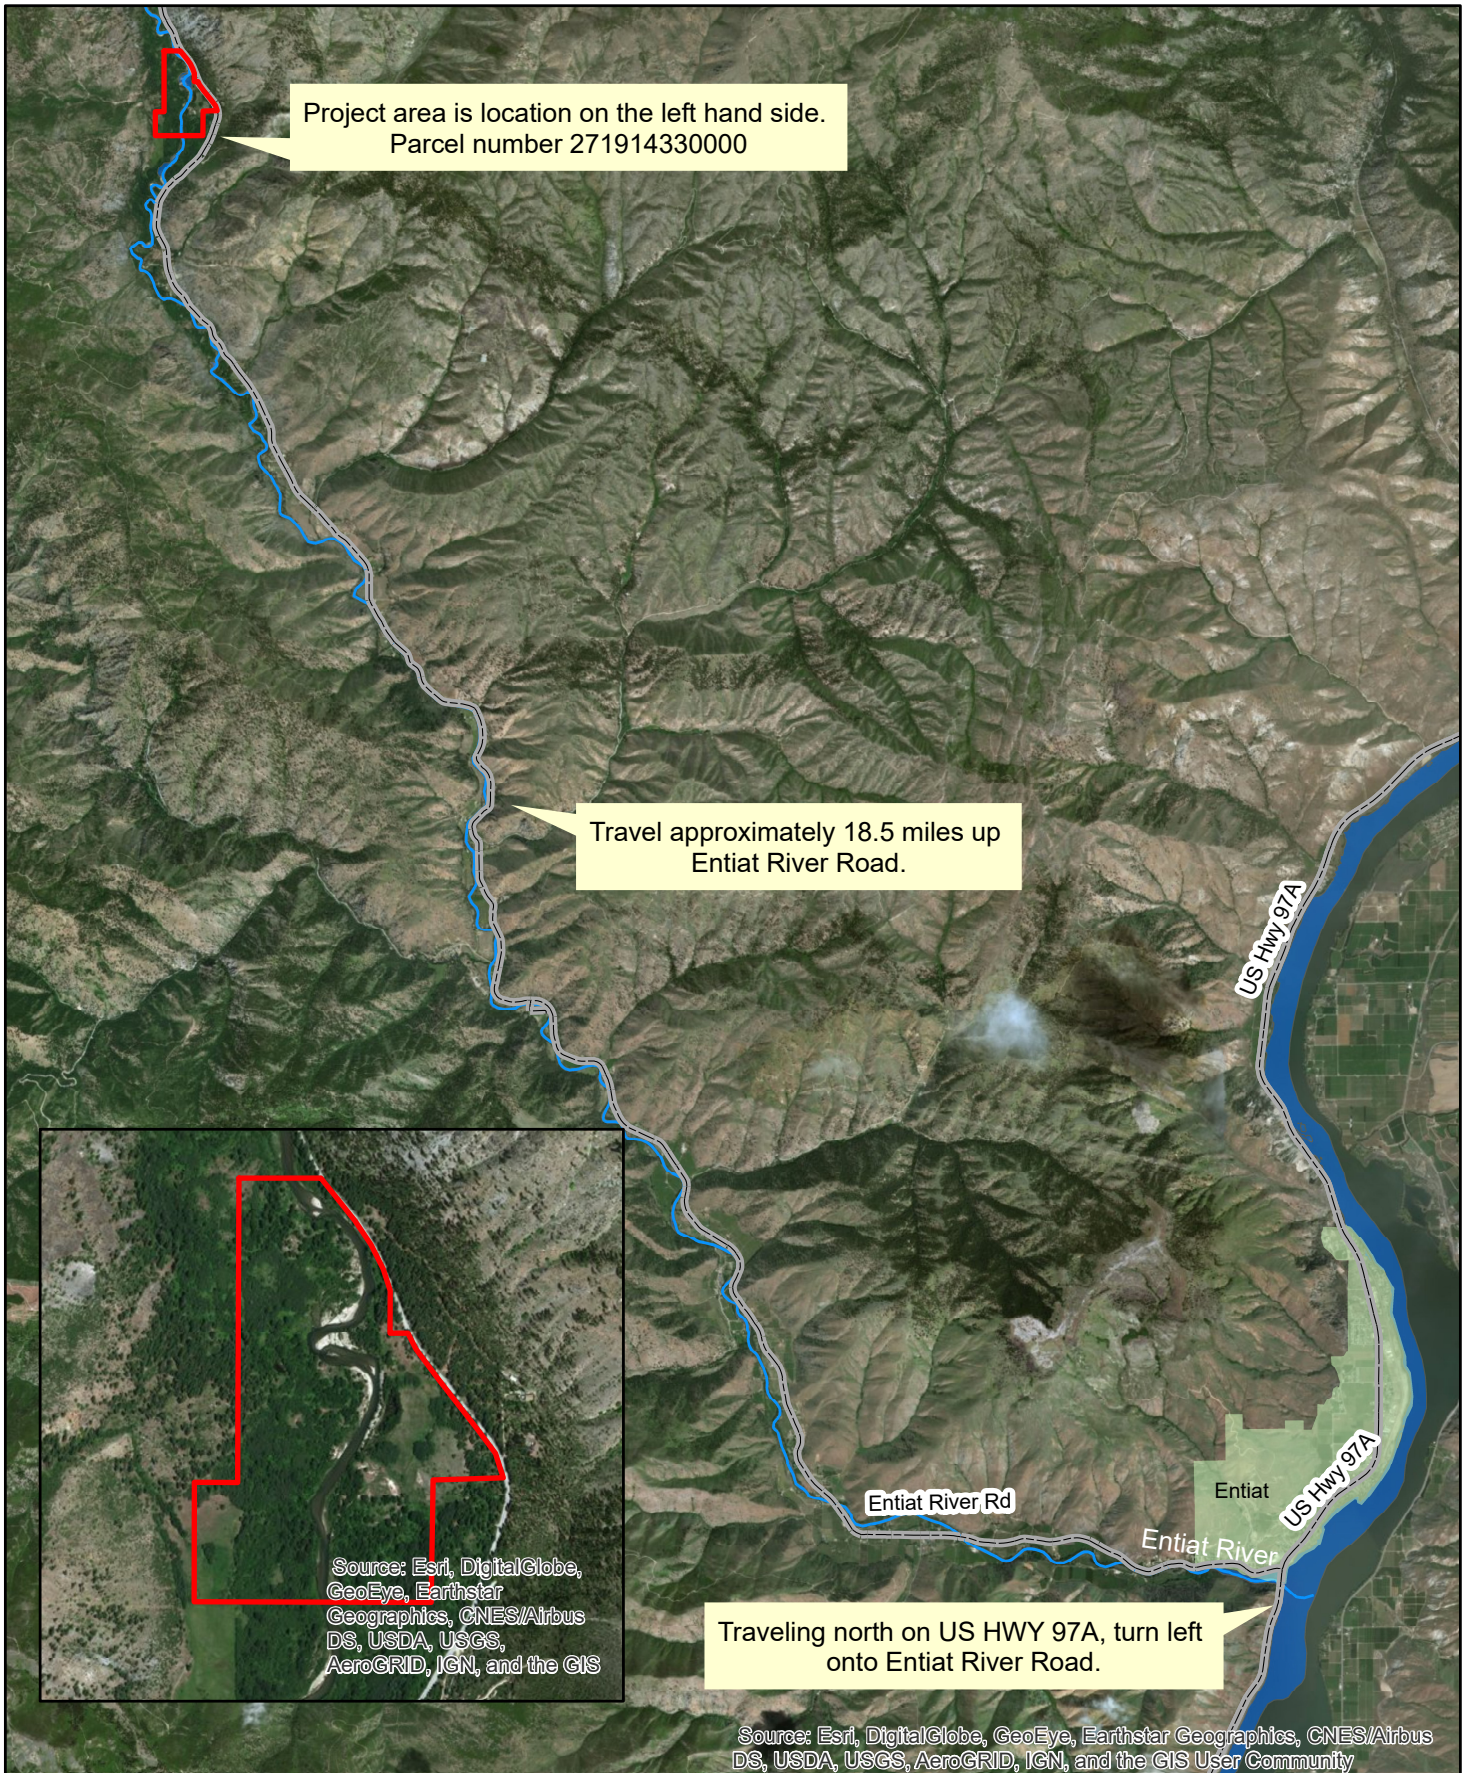

# Middle Entiat River Log Procurement Location

0 2 4 Miles

The map was created March, 16th 2018 by Chelan County Natural Resource Department. The County makes no warranty, expressed or implied, concerning the data's content, accuracy, currency or completeness, or concerning the results to be obtained from queries or use of the data.