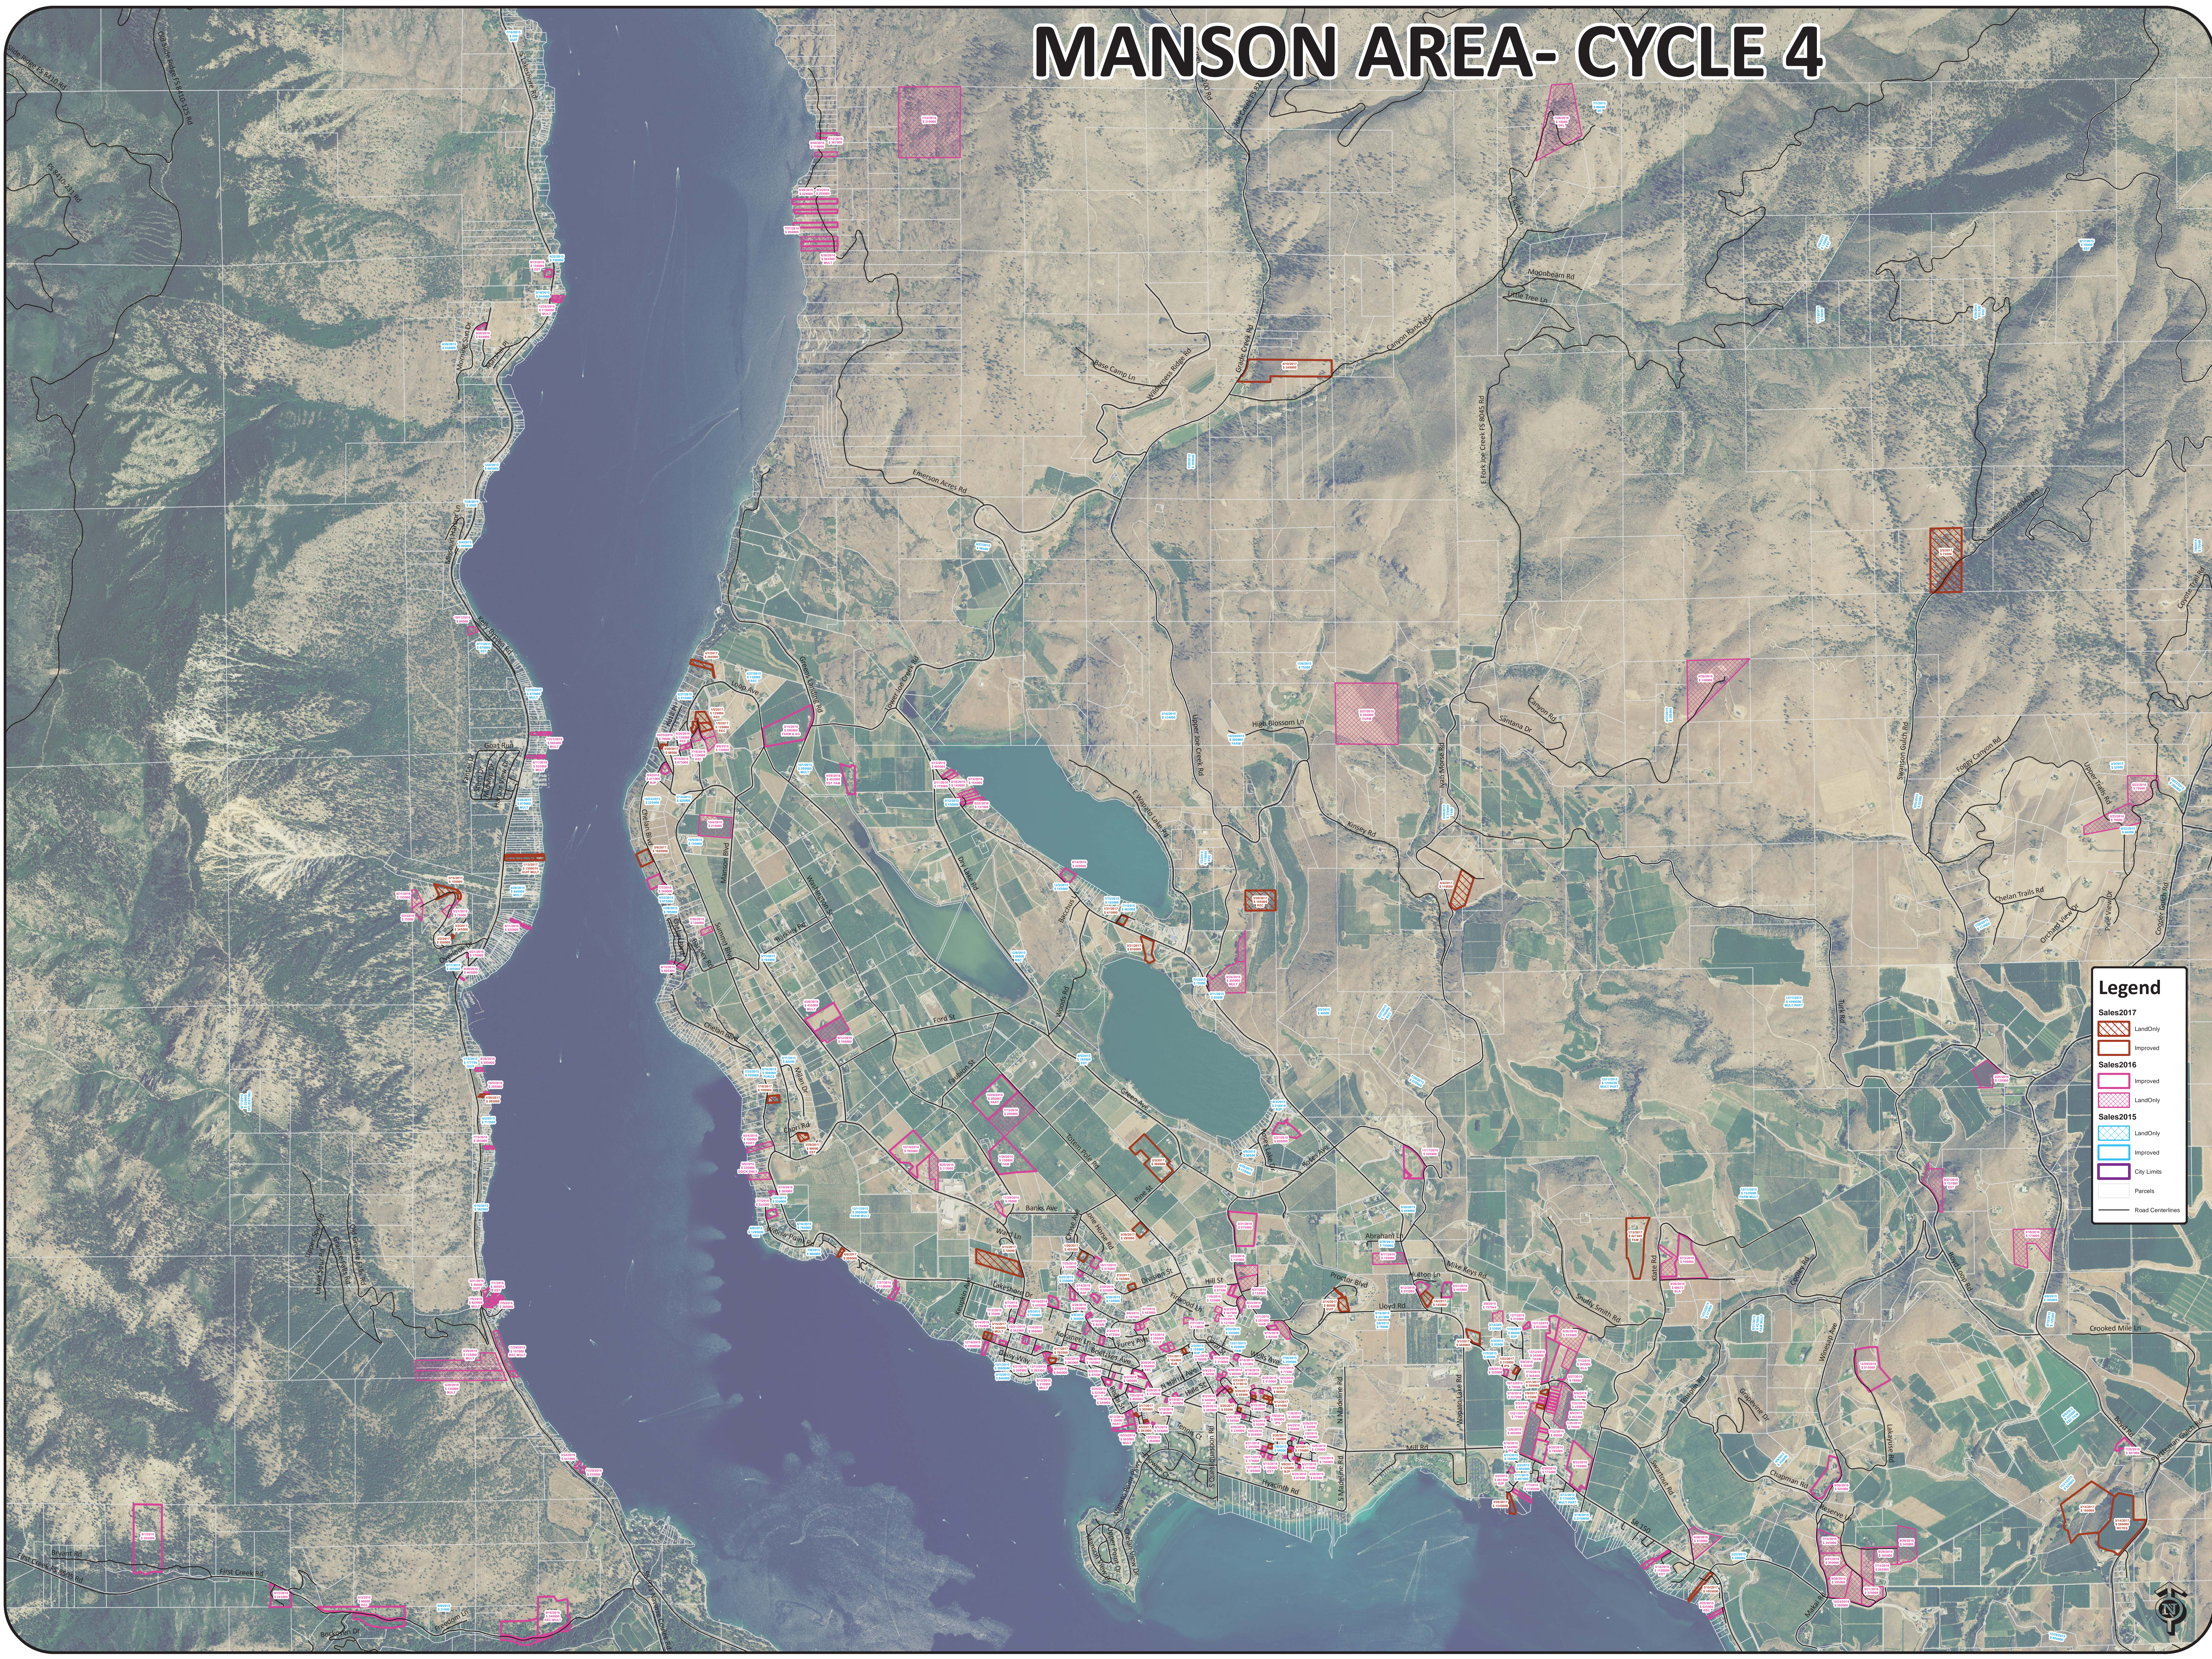

# MANSON AREA- CYCLE 4

**Legend**

- Sales2017**
  - LandOnly (Orange hatched)
  - Improved (Solid Orange)
- Sales2016**
  - Improved (Solid Pink)
  - LandOnly (Pink hatched)
- Sales2015**
  - LandOnly (Blue hatched)
  - Improved (Solid Blue)
- City Limits (Purple outline)
- Parcels (White outline)
- Road Centerlines (Black line)