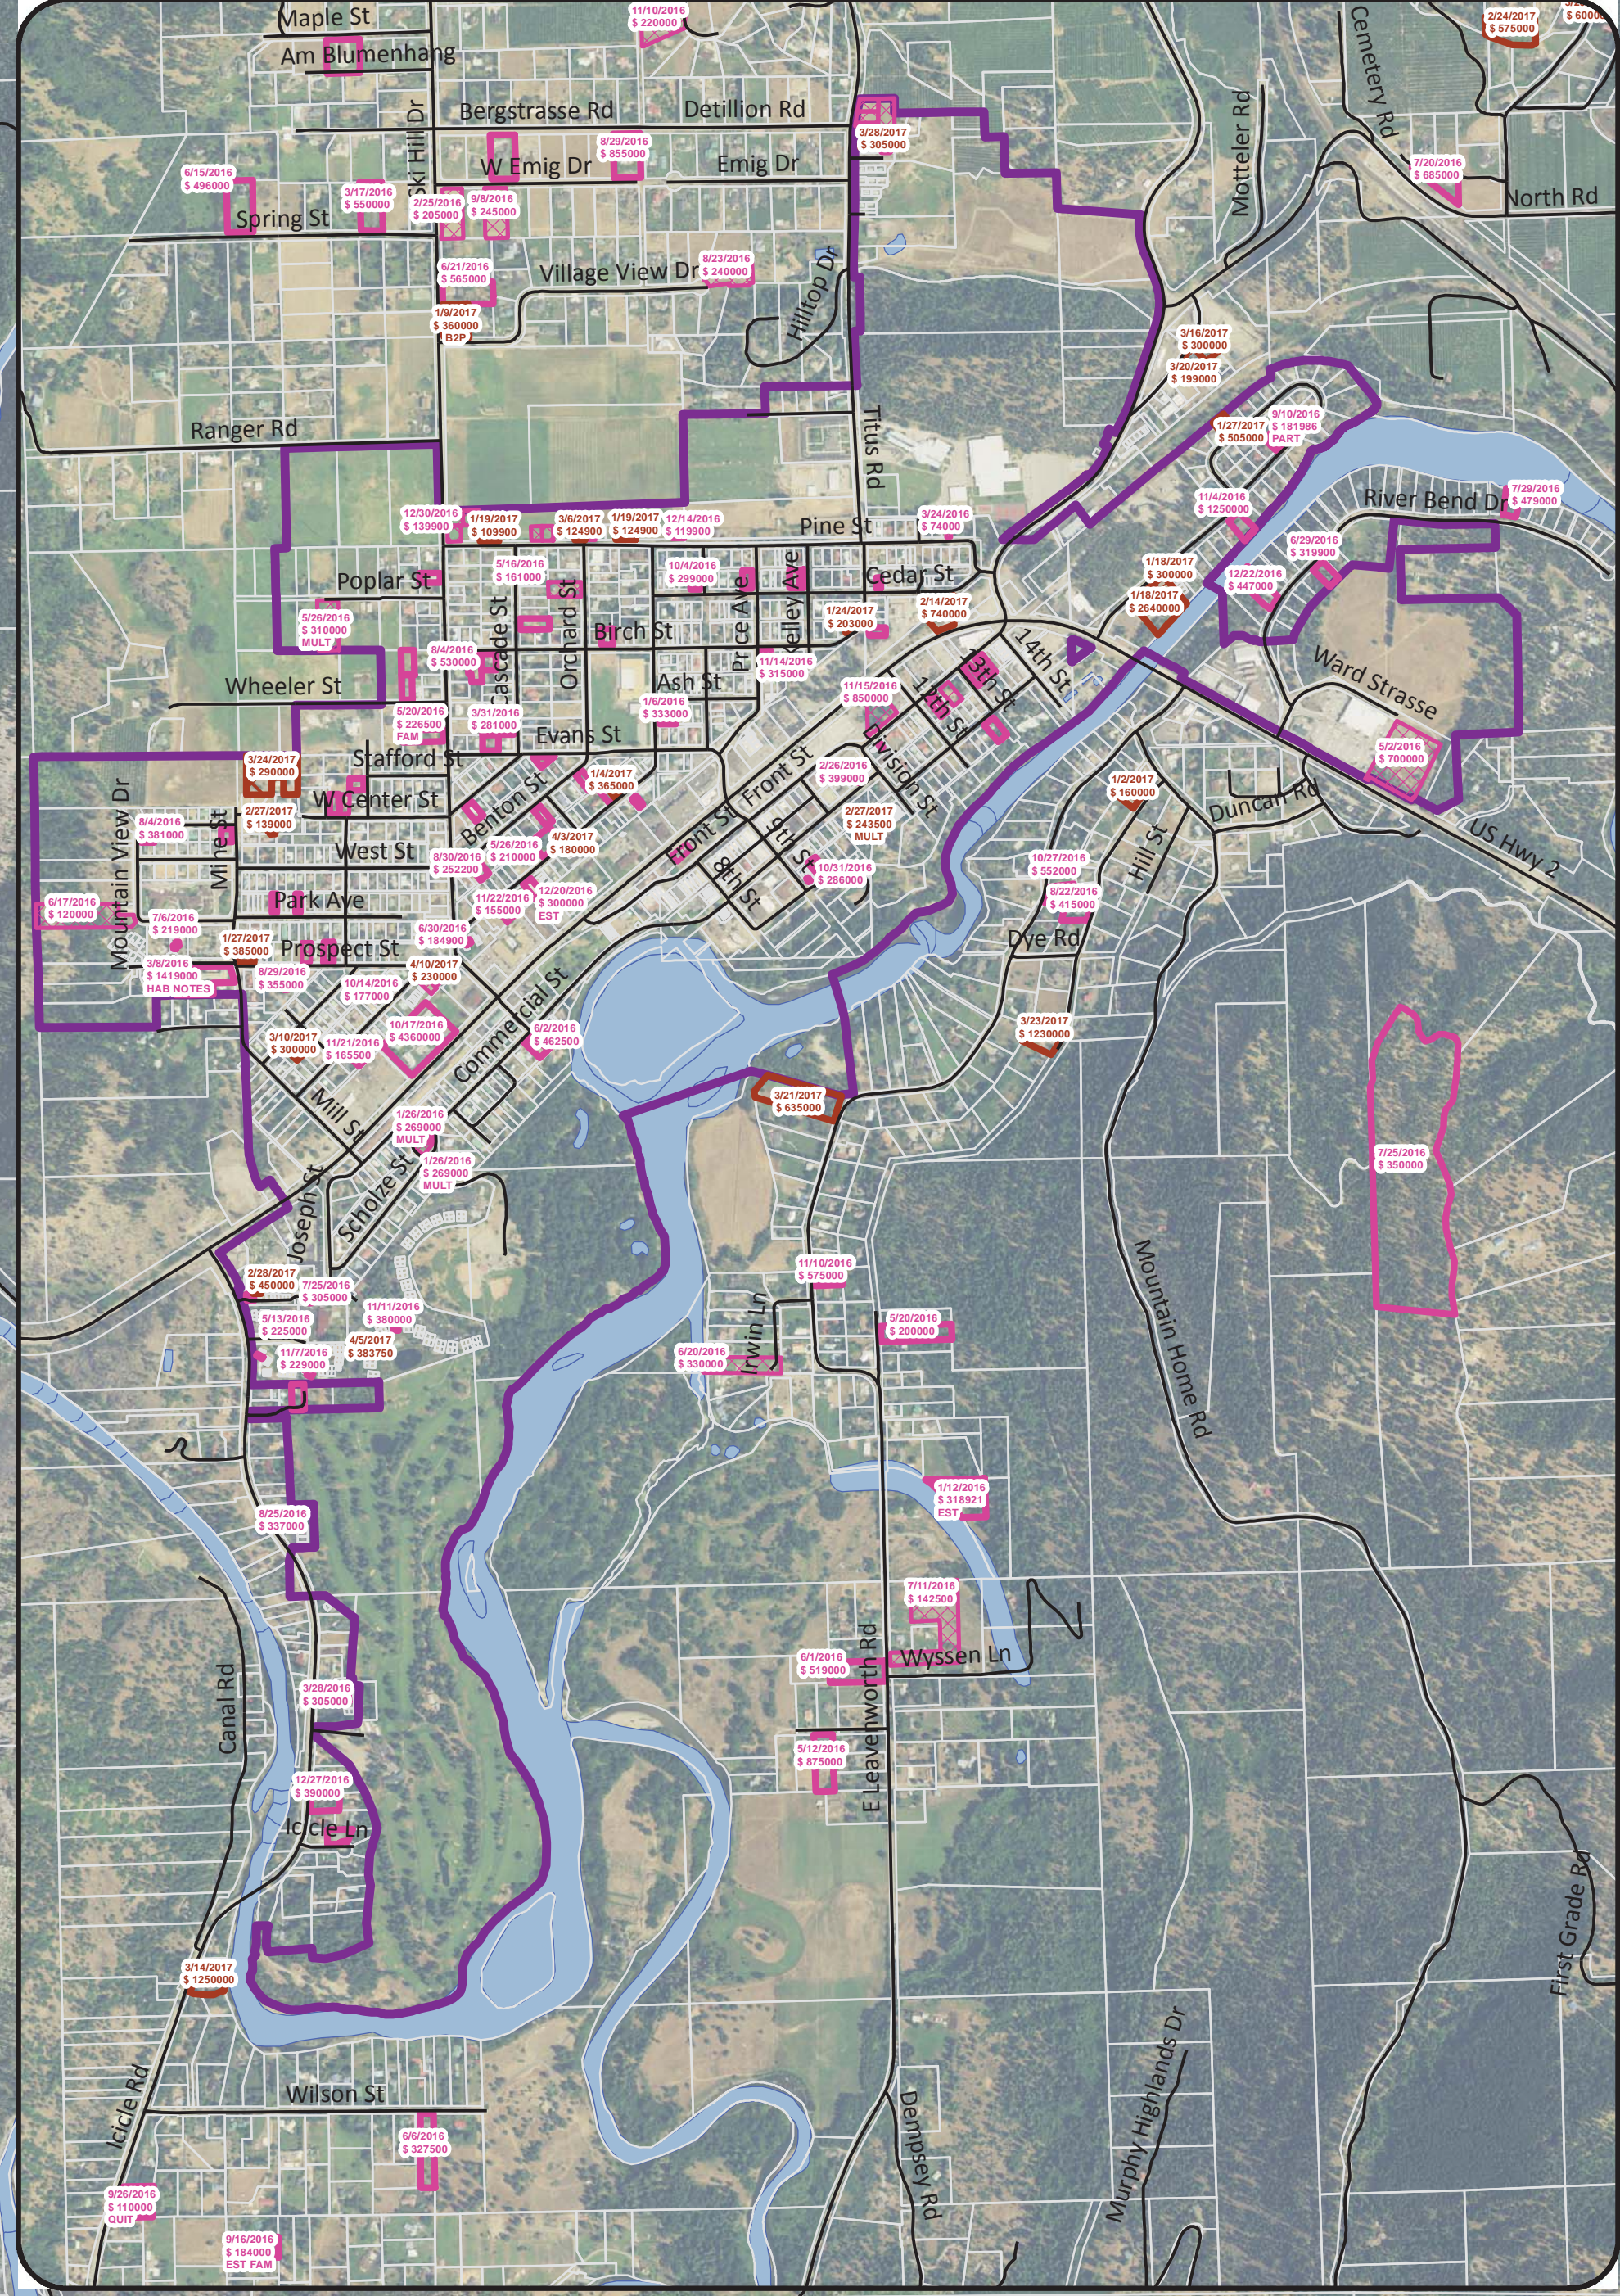

LEAVENWORTH AREA- CYCLE 3

Legend

- Sales2017**
 - LandOnly
 - Improved
- Sales2016**
 - Improved
 - LandOnly
- Sales2015**
 - LandOnly
 - Improved
- City Limits**
- Parcels**
- Road Centerlines**
- Water Bodies**